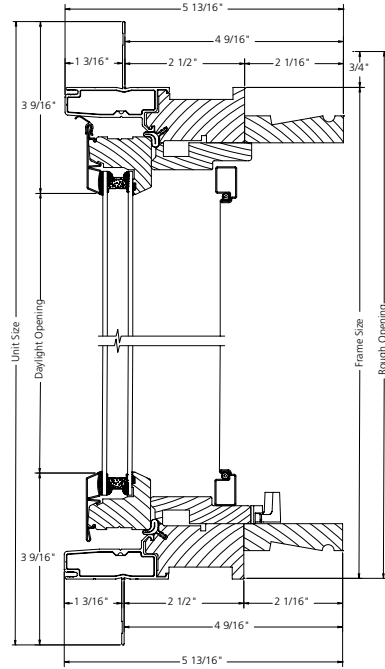

AWNING VERTICAL AND HORIZONTAL SECTION DETAILS

AWNING

AWNING UNITS

	24 3/4"	28 3/4"	30 3/4"	36 3/4"	40 3/4"	48 3/4"
Rough Opening	24 3/4"	28 3/4"	30 3/4"	36 3/4"	40 3/4"	48 3/4"
Frame Size	24"	28"	30"	36"	40"	48"
Daylight Opening	19 5/8"	23 5/8"	25 5/8"	31 5/8"	35 5/8"	43 5/8"
17 3/4"						
17"	BCA2417	BCA2817	BCA3017	BCA3617	BCA4017	BCA4817
12 5/8"						
20 3/4"						
20"	BCA2420	BCA2820	BCA3020	BCA3620	BCA4020	BCA4820
15 5/8"						
24 3/4"						
24"	BCA2424	BCA2824	BCA3024	BCA3624	BCA4024	BCA4824
19 5/8"						
30 3/4"						
30"	BCA2430	BCA2830	BCA3030	BCA3630	BCA4030	BCA4830
25 5/8"						

AWNING

Note: Standard grid patterns are shown.