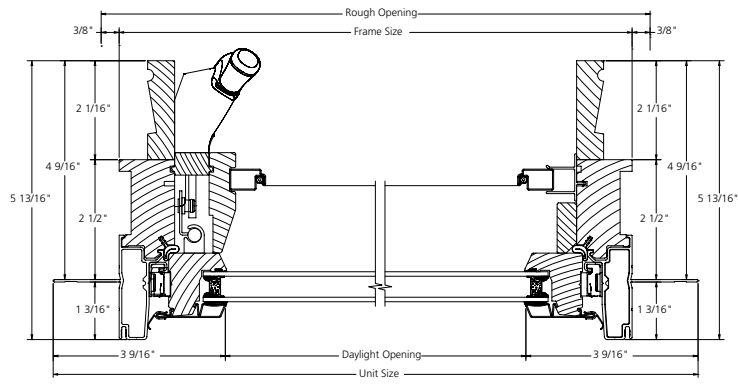

AWNING VERTICAL AND HORIZONTAL SECTION DETAILS

AWNING

AWNING UNITS

	24 3/4"	28 3/4"	30 3/4"	36 3/4"	40 3/4"	48 3/4"
Rough Opening	24 3/4"	28 3/4"	30 3/4"	36 3/4"	40 3/4"	48 3/4"
Frame Size	24"	28"	30"	36"	40"	48"
Daylight Opening	19 5/8"	23 5/8"	25 5/8"	31 5/8"	35 5/8"	43 5/8"
17 3/4"						
17"	BCA2417	BCA2817	BCA3017	BCA3617	BCA4017	BCA4817
12 5/8"						
20 3/4"						
20"	BCA2420	BCA2820	BCA3020	BCA3620	BCA4020	BCA4820
15 5/8"						
24 3/4"						
24"	BCA2424	BCA2824	BCA3024	BCA3624	BCA4024	BCA4824
19 5/8"						
30 3/4"						
30"	BCA2430	BCA2830	BCA3030	BCA3630	BCA4030	BCA4830
25 5/8"						

AWNING

Note: Standard grid patterns are shown.