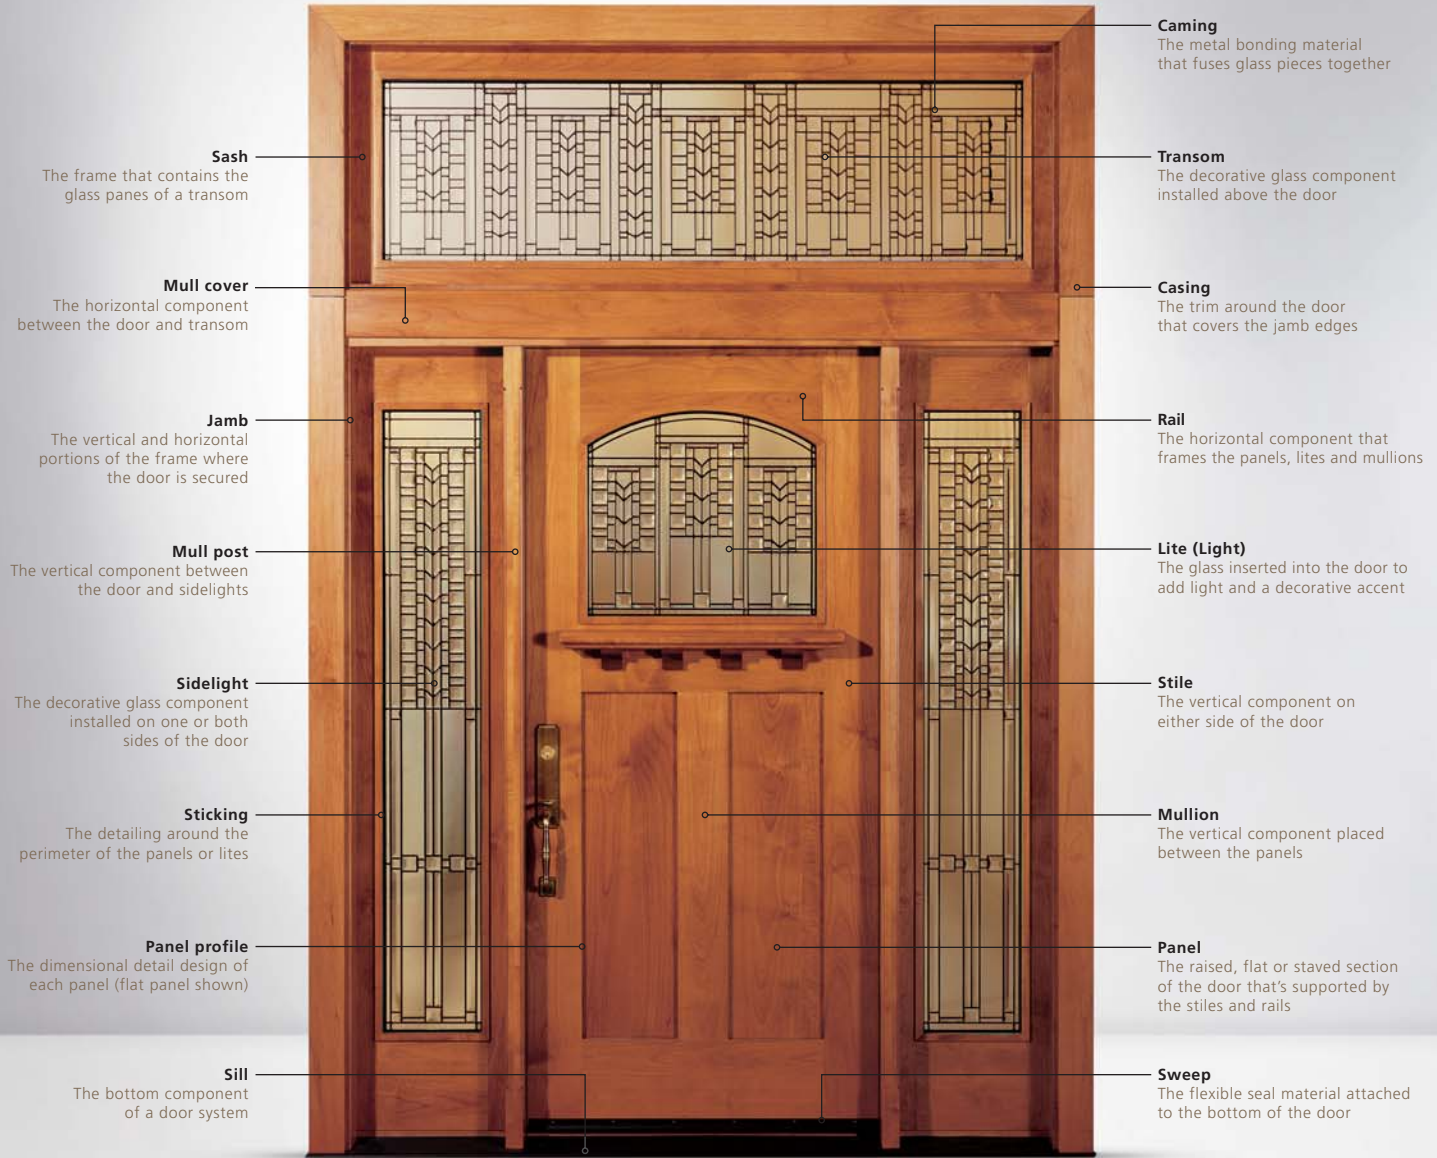

ANATOMY OF A RELIABLE DOOR

Every reliable JELD-WEN® exterior door can feature the components shown above, and they are crafted from a variety of materials, including wood, fiberglass and steel. We also offer a variety of designs, sizes and options to coordinate with any architectural style.