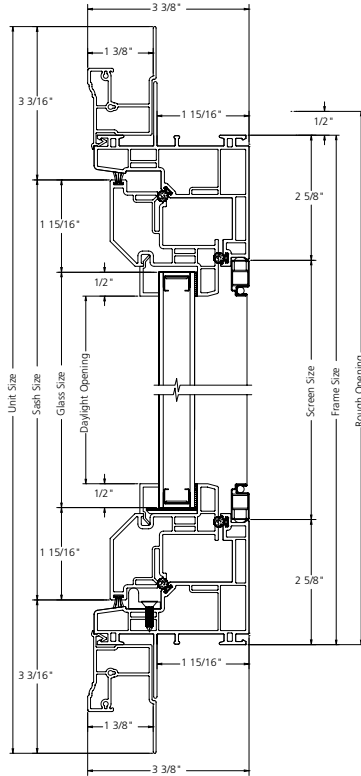

AWNING VERTICAL AND HORIZONTAL SECTION DETAILS

AWNING

FULL AWNING UNITS

Rough Opening Frame Size	24" 23 1/2"	28" 27 1/2"	30" 29 1/2"	36" 35 1/2"	42" 41 1/2"	48" 47 1/2"
18" 17 1/2"	 FAV2418	 FAV2818	 FAV3018	 FAV3618	 FAV4218	 FAV4818
24" 23 1/2"	 FAV2424	 FAV2824	 FAV3024	 FAV3624	 FAV4224	 FAV4824
30" 29 1/2"	 FAV2430	 FAV2830	 FAV3030	 FAV3630	 FAV4230	 FAV4830

AWNING

Note: Standard grid patterns are shown.