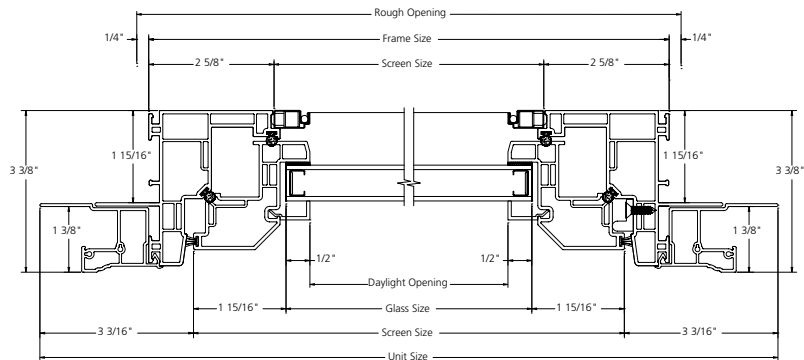

AWNING VERTICAL AND HORIZONTAL SECTION DETAILS

AWNING

FULL AWNING UNITS

Rough Opening Frame Size	24" 23 1/2"	28" 27 1/2"	30" 29 1/2"	36" 35 1/2"	42" 41 1/2"	48" 47 1/2"
18" 17 1/2"	 FAV2418	 FAV2818	 FAV3018	 FAV3618	 FAV4218	 FAV4818
24" 23 1/2"	 FAV2424	 FAV2824	 FAV3024	 FAV3624	 FAV4224	 FAV4824
30" 29 1/2"	 FAV2430	 FAV2830	 FAV3030	 FAV3630	 FAV4230	 FAV4830

AWNING

Note: Standard grid patterns are shown.