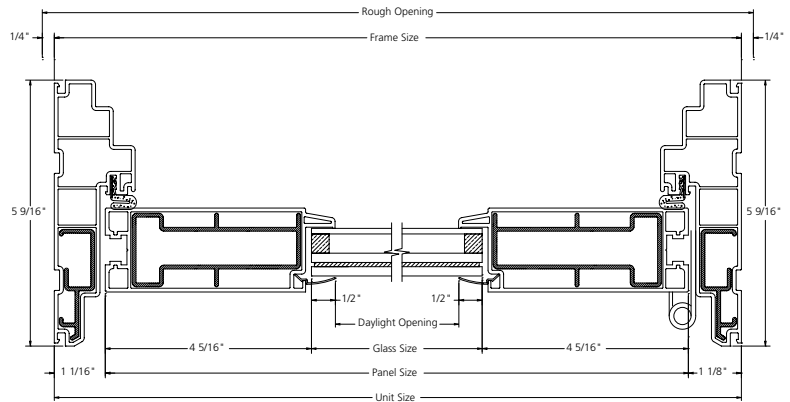

1-PANEL SWINGING PATIO DOOR SECTION DETAILS NAILING FIN

1-PANEL SWINGING PATIO DOOR SECTION DETAILS POCKET

2-PANEL SWINGING PATIO DOOR SECTION DETAILS
NAILING FIN

SWINGING
PATIO DOOR

2-PANEL SWINGING PATIO DOOR SECTION DETAILS
POCKET

SWINGING
PATIO DOOR

1-PANEL SWINGING PATIO DOORS

Rough Opening	30 3/4"	32 3/4"	36 3/4"
Frame Size	30 1/4"	32 1/4"	36 1/4"
80"			
79 1/2"	35W3080	35W3280	35W3680
96"			
95 1/2"	35W3096	35W3296	35W3696

2-PANEL SWINGING PATIO DOORS

Rough Opening	60"	64"	72"
Frame Size	59 1/2"	63 1/2"	71 1/2"
80"			
79 1/2"	35W6080	35W6480	35W7280
96"			
95 1/2"	35W6096	35W6496	35W7296

SWINGING
PATIO DOOR