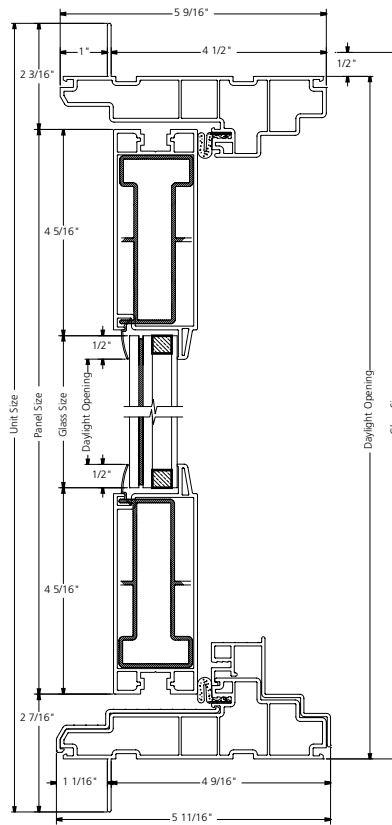

1-PANEL SWINGING PATIO DOOR SECTION DETAILS NAILING FIN

1-PANEL SWINGING PATIO DOOR SECTION DETAILS POCKET

2-PANEL SWINGING PATIO DOOR SECTION DETAILS
NAILING FIN

SWINGING
PATIO DOOR

2-PANEL SWINGING PATIO DOOR SECTION DETAILS
POCKET

SWINGING
PATIO DOOR

1-PANEL SWINGING PATIO DOORS

Rough Opening	30 3/4"	32 3/4"	36 3/4"
Frame Size	30 1/4"	32 1/4"	36 1/4"
80"			
79 1/2"	35W3080	35W3280	35W3680
96"			
95 1/2"	35W3096	35W3296	35W3696

2-PANEL SWINGING PATIO DOORS

Rough Opening	60"	64"	72"
Frame Size	59 1/2"	63 1/2"	71 1/2"
80"			
79 1/2"	35W6080	35W6480	35W7280
96"			
95 1/2"	35W6096	35W6496	35W7296

SWINGING
PATIO DOOR