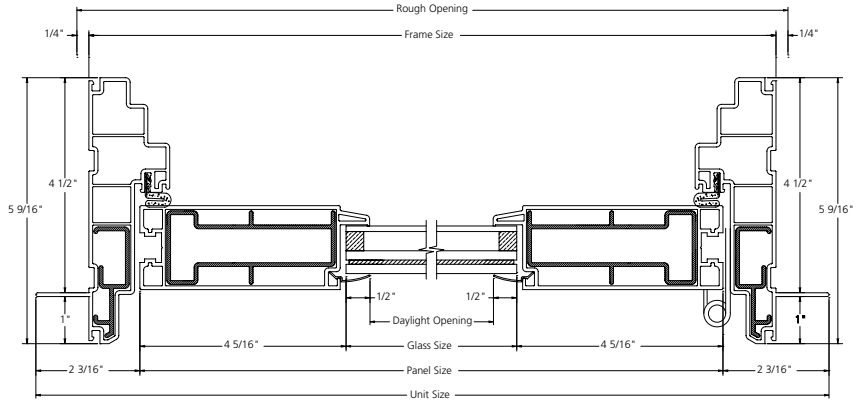

1-PANEL SWINGING PATIO DOOR SECTION DETAILS NAILING FIN

1-PANEL SWINGING PATIO DOOR SECTION DETAILS POCKET

2-PANEL SWINGING PATIO DOOR SECTION DETAILS
NAILING FIN

SWINGING
PATIO DOOR

2-PANEL SWINGING PATIO DOOR SECTION DETAILS
POCKET

SWINGING
PATIO DOOR

1-PANEL SWINGING PATIO DOORS

Rough Opening	30 3/4"	32 3/4"	36 3/4"
Frame Size	30 1/4"	32 1/4"	36 1/4"
80"			
79 1/2"	35W3080	35W3280	35W3680
96"			
95 1/2"	35W3096	35W3296	35W3696

2-PANEL SWINGING PATIO DOORS

Rough Opening	60"	64"	72"
Frame Size	59 1/2"	63 1/2"	71 1/2"
80"			
79 1/2"	35W6080	35W6480	35W7280
96"			
95 1/2"	35W6096	35W6496	35W7296

SWINGING
PATIO DOOR