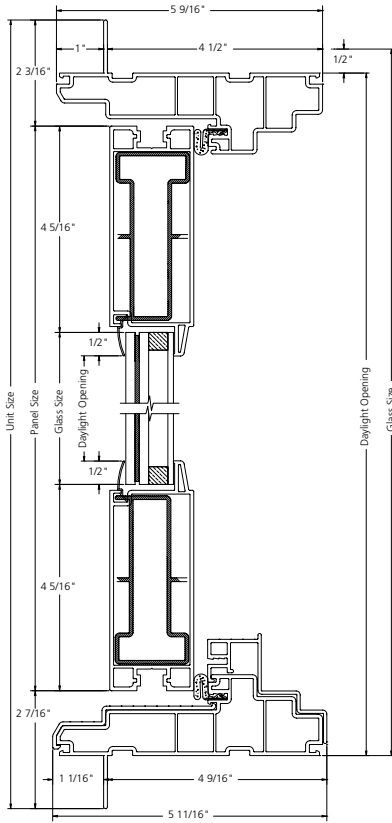

1-PANEL SWINGING PATIO DOOR SECTION DETAILS NAILING FIN

1-PANEL SWINGING PATIO DOOR SECTION DETAILS POCKET

2-PANEL SWINGING PATIO DOOR SECTION DETAILS
NAILING FIN

SWINGING
PATIO DOOR

2-PANEL SWINGING PATIO DOOR SECTION DETAILS
POCKET

SWINGING
PATIO DOOR

1-PANEL SWINGING PATIO DOORS

Rough Opening	30 3/4"	32 3/4"	36 3/4"
Frame Size	30 1/4"	32 1/4"	36 1/4"
80"			
79 1/2"	35W3080	35W3280	35W3680
96"			
95 1/2"	35W3096	35W3296	35W3696

2-PANEL SWINGING PATIO DOORS

Rough Opening	60"	64"	72"
Frame Size	59 1/2"	63 1/2"	71 1/2"
80"			
79 1/2"	35W6080	35W6480	35W7280
96"			
95 1/2"	35W6096	35W6496	35W7296

SWINGING
PATIO DOOR