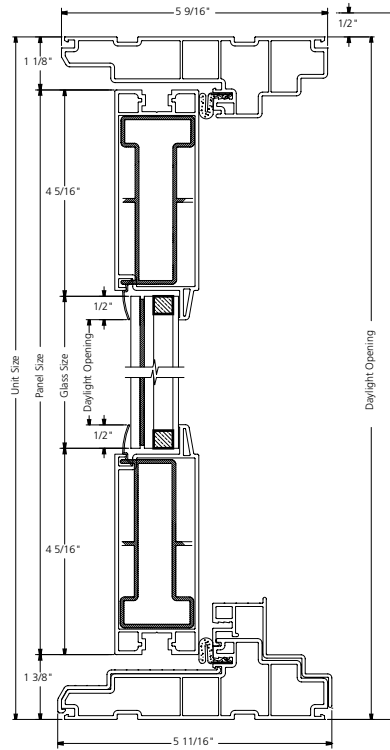

1-PANEL SWINGING PATIO DOOR SECTION DETAILS NAILING FIN

1-PANEL SWINGING PATIO DOOR SECTION DETAILS POCKET

2-PANEL SWINGING PATIO DOOR SECTION DETAILS
NAILING FIN

SWINGING
PATIO DOOR

2-PANEL SWINGING PATIO DOOR SECTION DETAILS
POCKET

SWINGING
PATIO DOOR

1-PANEL SWINGING PATIO DOORS

Rough Opening	30 3/4"	32 3/4"	36 3/4"
Frame Size	30 1/4"	32 1/4"	36 1/4"
80"			
79 1/2"	35W3080	35W3280	35W3680
96"			
95 1/2"	35W3096	35W3296	35W3696

2-PANEL SWINGING PATIO DOORS

Rough Opening	60"	64"	72"
Frame Size	59 1/2"	63 1/2"	71 1/2"
80"			
79 1/2"	35W6080	35W6480	35W7280
96"			
95 1/2"	35W6096	35W6496	35W7296

SWINGING
PATIO DOOR