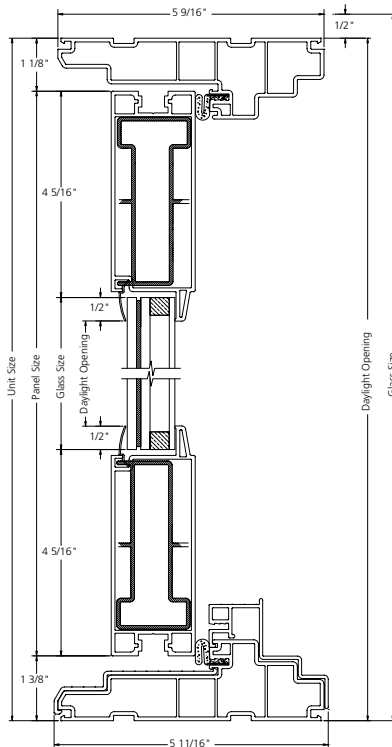

1-PANEL SWINGING PATIO DOOR SECTION DETAILS NAILING FIN

1-PANEL SWINGING PATIO DOOR SECTION DETAILS POCKET

2-PANEL SWINGING PATIO DOOR SECTION DETAILS
NAILING FIN

SWINGING
PATIO DOOR

2-PANEL SWINGING PATIO DOOR SECTION DETAILS
POCKET

SWINGING
PATIO DOOR

1-PANEL SWINGING PATIO DOORS

Rough Opening	30 3/4"	32 3/4"	36 3/4"
Frame Size	30 1/4"	32 1/4"	36 1/4"
80"			
79 1/2"	35W3080	35W3280	35W3680
96"			
95 1/2"	35W3096	35W3296	35W3696

2-PANEL SWINGING PATIO DOORS

Rough Opening	60"	64"	72"
Frame Size	59 1/2"	63 1/2"	71 1/2"
80"			
79 1/2"	35W6080	35W6480	35W7280
96"			
95 1/2"	35W6096	35W6496	35W7296

SWINGING
PATIO DOOR