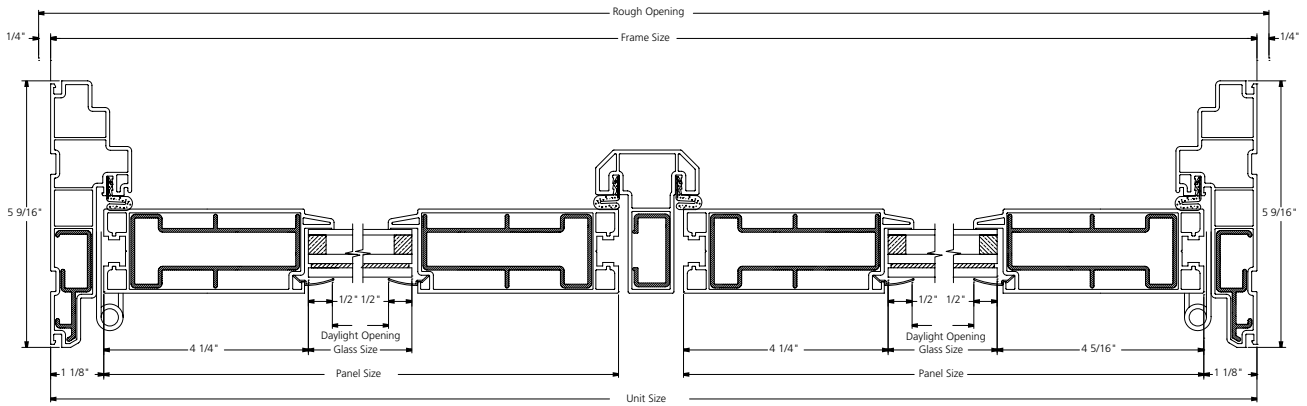

1-PANEL SWINGING PATIO DOOR SECTION DETAILS NAILING FIN

1-PANEL SWINGING PATIO DOOR SECTION DETAILS POCKET

2-PANEL SWINGING PATIO DOOR SECTION DETAILS
NAILING FIN

SWINGING
PATIO DOOR

2-PANEL SWINGING PATIO DOOR SECTION DETAILS
POCKET

SWINGING
PATIO DOOR

1-PANEL SWINGING PATIO DOORS

Rough Opening	30 3/4"	32 3/4"	36 3/4"
Frame Size	30 1/4"	32 1/4"	36 1/4"
80"			
79 1/2"	35W3080	35W3280	35W3680
96"			
95 1/2"	35W3096	35W3296	35W3696

2-PANEL SWINGING PATIO DOORS

Rough Opening	60"	64"	72"
Frame Size	59 1/2"	63 1/2"	71 1/2"
80"			
79 1/2"	35W6080	35W6480	35W7280
96"			
95 1/2"	35W6096	35W6496	35W7296

SWINGING
PATIO DOOR