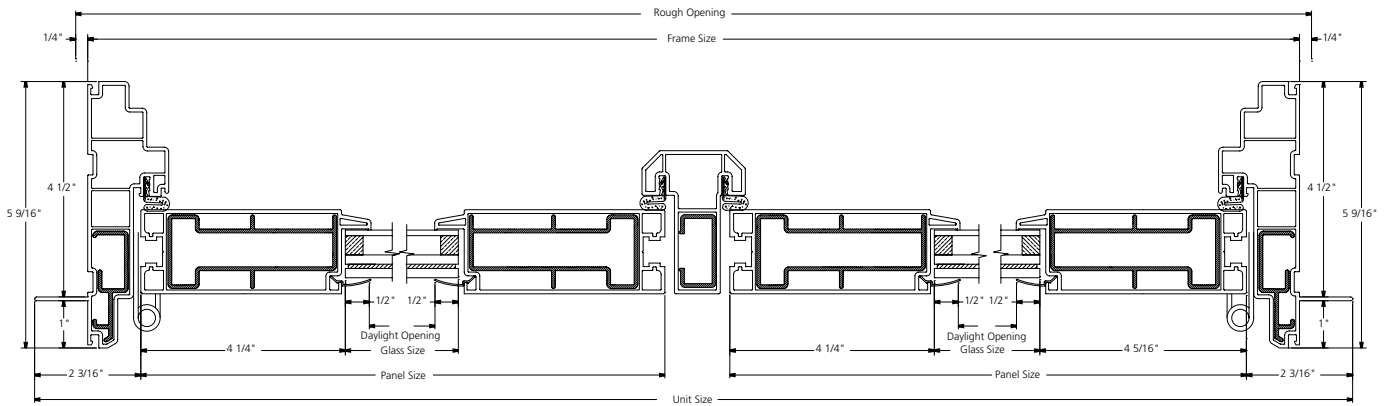

1-PANEL SWINGING PATIO DOOR SECTION DETAILS NAILING FIN

1-PANEL SWINGING PATIO DOOR SECTION DETAILS POCKET

2-PANEL SWINGING PATIO DOOR SECTION DETAILS
NAILING FIN

SWINGING
PATIO DOOR

2-PANEL SWINGING PATIO DOOR SECTION DETAILS
POCKET

SWINGING
PATIO DOOR

1-PANEL SWINGING PATIO DOORS

Rough Opening	30 3/4"	32 3/4"	36 3/4"
Frame Size	30 1/4"	32 1/4"	36 1/4"
80"			
79 1/2"	35W3080	35W3280	35W3680
96"			
95 1/2"	35W3096	35W3296	35W3696

2-PANEL SWINGING PATIO DOORS

Rough Opening	60"	64"	72"
Frame Size	59 1/2"	63 1/2"	71 1/2"
80"			
79 1/2"	35W6080	35W6480	35W7280
96"			
95 1/2"	35W6096	35W6496	35W7296

SWINGING
PATIO DOOR