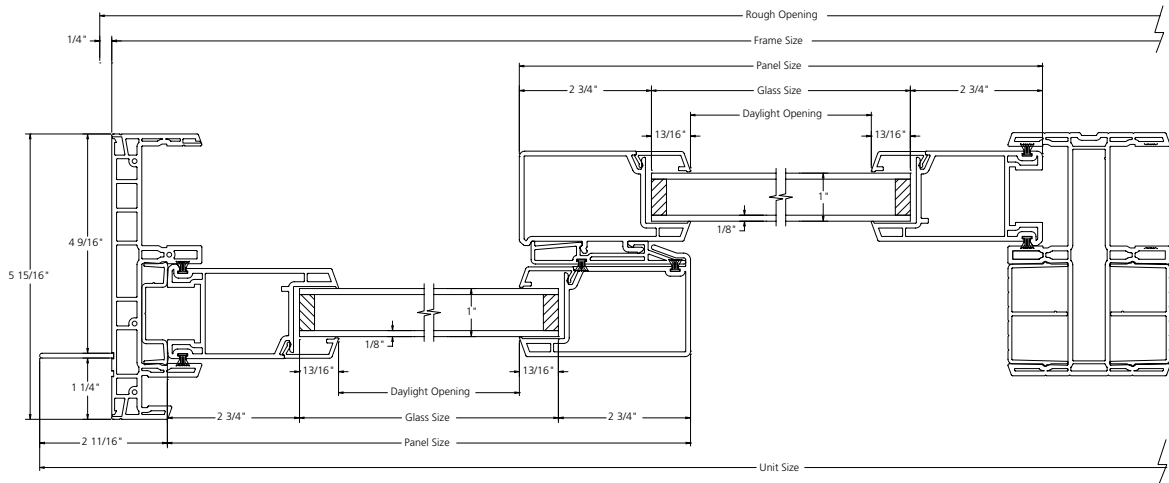

2-PANEL SLIDING PATIO DOOR SECTION DETAILS NAILING FIN

2-PANEL SLIDING PATIO DOOR SECTION DETAILS POCKET

SLIDING PATIO DOOR

3-PANEL SLIDING PATIO DOOR SECTION DETAILS
NAILING FIN

SLIDING
PATIO DOOR

3-PANEL SLIDING PATIO DOOR SECTION DETAILS POCKET

SLIDING
PATIO DOOR

4-PANEL SLIDING PATIO DOOR SECTION DETAILS
NAILING FIN

SLIDING
PATIO DOOR

4-PANEL SLIDING PATIO DOOR SECTION DETAILS
POCKET

SLIDING
PATIO DOOR

2-PANEL SLIDING PATIO DOORS

	Rough Opening Frame Size	60" 59 1/2"	72" 71 1/2"	96" 95 1/2"
80" 79 1/2"				
		3SD6080	3SD7280	3SD9680
96" 95 1/2"				
		3SD6096	3SD7296	3SD9696

3-PANEL SLIDING PATIO DOORS

	Rough Opening Frame Size	110 5/16" 109 13/16"	146 5/16" 145 13/16"
80" 79 1/2"			
		3SD11080-3	3SD14680-3
96" 95 1/2"			
		3SD11096-3	3SD14696-3

4-PANEL SLIDING PATIO DOORS

	Rough Opening Frame Size	119 1/8" 118 5/8"	143 1/8" 142 5/8"	191 1/8" 190 5/8"
80" 79 1/2"				
		3SD11980-4	3SD14380-4	3SD19180-4
96" 95 1/2"				
		3SD11996-4	3SD14396-4	3SD19196-4