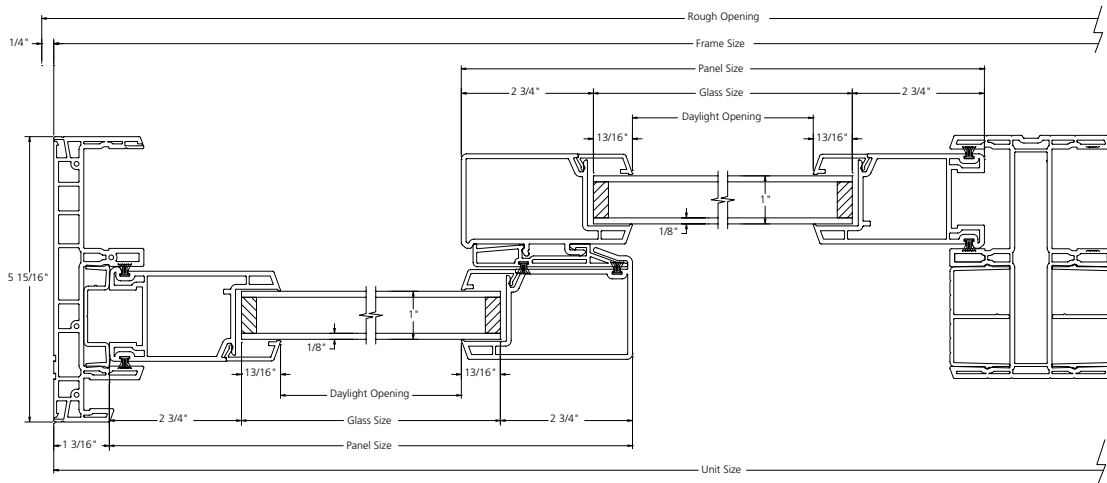

2-PANEL SLIDING PATIO DOOR SECTION DETAILS NAILING FIN

2-PANEL SLIDING PATIO DOOR SECTION DETAILS POCKET

SLIDING PATIO DOOR

3-PANEL SLIDING PATIO DOOR SECTION DETAILS
NAILING FIN

SLIDING
PATIO DOOR

3-PANEL SLIDING PATIO DOOR SECTION DETAILS POCKET

SLIDING
PATIO DOOR

4-PANEL SLIDING PATIO DOOR SECTION DETAILS
NAILING FIN

SLIDING
PATIO DOOR

4-PANEL SLIDING PATIO DOOR SECTION DETAILS
POCKET

SLIDING
PATIO DOOR

2-PANEL SLIDING PATIO DOORS

	Rough Opening Frame Size	60" 59 1/2"	72" 71 1/2"	96" 95 1/2"
80" 79 1/2"				
		3SD6080	3SD7280	3SD9680
96" 95 1/2"				
		3SD6096	3SD7296	3SD9696

3-PANEL SLIDING PATIO DOORS

	Rough Opening Frame Size	110 5/16" 109 13/16"	146 5/16" 145 13/16"
80" 79 1/2"			
		3SD11080-3	3SD14680-3
96" 95 1/2"			
		3SD11096-3	3SD14696-3

4-PANEL SLIDING PATIO DOORS

	Rough Opening Frame Size	119 1/8" 118 5/8"	143 1/8" 142 5/8"	191 1/8" 190 5/8"
80" 79 1/2"				
		3SD11980-4	3SD14380-4	3SD19180-4
96" 95 1/2"				
		3SD11996-4	3SD14396-4	3SD19196-4