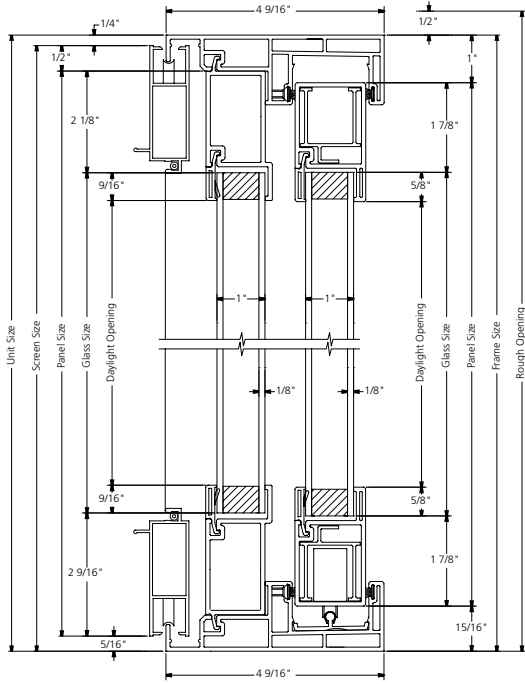

2-PANEL SLIDING PATIO DOOR SECTION DETAILS NAILING FIN

2-PANEL SLIDING PATIO DOOR SECTION DETAILS POCKET

SLIDING PATIO DOOR

3-PANEL SLIDING PATIO DOOR SECTION DETAILS
NAILING FIN

SLIDING
PATIO DOOR

3-PANEL SLIDING PATIO DOOR SECTION DETAILS POCKET

SLIDING
PATIO DOOR

4-PANEL SLIDING PATIO DOOR SECTION DETAILS
NAILING FIN

SLIDING
PATIO DOOR

4-PANEL SLIDING PATIO DOOR SECTION DETAILS
POCKET

SLIDING
PATIO DOOR

2-PANEL SLIDING PATIO DOORS

	Rough Opening Frame Size	60" 59 1/2"	72" 71 1/2"	96" 95 1/2"
80" 79 1/2"				
		3SD6080	3SD7280	3SD9680
96" 95 1/2"				
		3SD6096	3SD7296	3SD9696

3-PANEL SLIDING PATIO DOORS

	Rough Opening Frame Size	110 5/16" 109 13/16"	146 5/16" 145 13/16"
80" 79 1/2"			
		3SD11080-3	3SD14680-3
96" 95 1/2"			
		3SD11096-3	3SD14696-3

4-PANEL SLIDING PATIO DOORS

	Rough Opening Frame Size	119 1/8" 118 5/8"	143 1/8" 142 5/8"	191 1/8" 190 5/8"
80" 79 1/2"				
		3SD11980-4	3SD14380-4	3SD19180-4
96" 95 1/2"				
		3SD11996-4	3SD14396-4	3SD19196-4