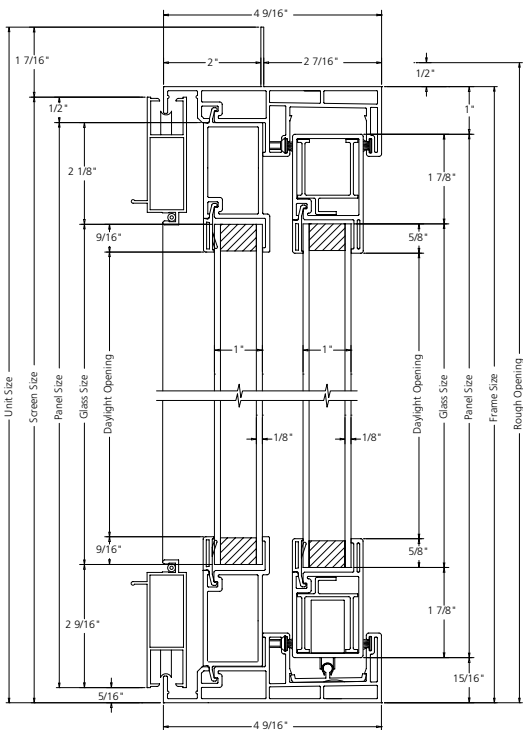

2-PANEL SLIDING PATIO DOOR SECTION DETAILS NAILING FIN

2-PANEL SLIDING PATIO DOOR SECTION DETAILS POCKET

SLIDING PATIO DOOR

3-PANEL SLIDING PATIO DOOR SECTION DETAILS
NAILING FIN

SLIDING
PATIO DOOR

3-PANEL SLIDING PATIO DOOR SECTION DETAILS POCKET

SLIDING
PATIO DOOR

4-PANEL SLIDING PATIO DOOR SECTION DETAILS
NAILING FIN

SLIDING
PATIO DOOR

4-PANEL SLIDING PATIO DOOR SECTION DETAILS
POCKET

SLIDING
PATIO DOOR

2-PANEL SLIDING PATIO DOORS

	Rough Opening Frame Size	60" 59 1/2"	72" 71 1/2"	96" 95 1/2"
80" 79 1/2"				
		3SD6080	3SD7280	3SD9680
96" 95 1/2"				
		3SD6096	3SD7296	3SD9696

3-PANEL SLIDING PATIO DOORS

	Rough Opening Frame Size	110 5/16" 109 13/16"	146 5/16" 145 13/16"
80" 79 1/2"			
		3SD11080-3	3SD14680-3
96" 95 1/2"			
		3SD11096-3	3SD14696-3

4-PANEL SLIDING PATIO DOORS

	Rough Opening Frame Size	119 1/8" 118 5/8"	143 1/8" 142 5/8"	191 1/8" 190 5/8"
80" 79 1/2"				
		3SD11980-4	3SD14380-4	3SD19180-4
96" 95 1/2"				
		3SD11996-4	3SD14396-4	3SD19196-4