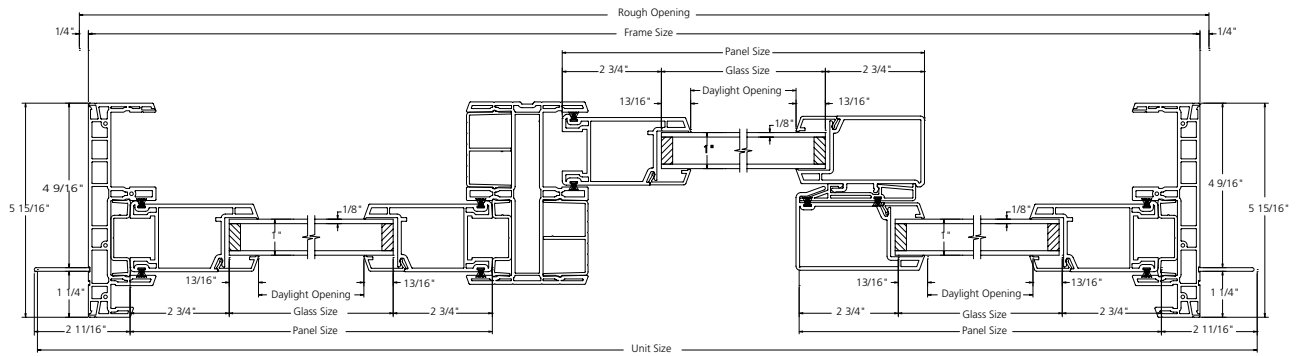

2-PANEL SLIDING PATIO DOOR SECTION DETAILS NAILING FIN

2-PANEL SLIDING PATIO DOOR SECTION DETAILS POCKET

SLIDING PATIO DOOR

3-PANEL SLIDING PATIO DOOR SECTION DETAILS
NAILING FIN

SLIDING
PATIO DOOR

3-PANEL SLIDING PATIO DOOR SECTION DETAILS POCKET

SLIDING
PATIO DOOR

4-PANEL SLIDING PATIO DOOR SECTION DETAILS
NAILING FIN

SLIDING
PATIO DOOR

4-PANEL SLIDING PATIO DOOR SECTION DETAILS
POCKET

SLIDING
PATIO DOOR

2-PANEL SLIDING PATIO DOORS

	Rough Opening Frame Size	60" 59 1/2"	72" 71 1/2"	96" 95 1/2"
80" 79 1/2"				
		3SD6080	3SD7280	3SD9680
96" 95 1/2"				
		3SD6096	3SD7296	3SD9696

3-PANEL SLIDING PATIO DOORS

	Rough Opening Frame Size	110 5/16" 109 13/16"	146 5/16" 145 13/16"
80" 79 1/2"			
		3SD11080-3	3SD14680-3
96" 95 1/2"			
		3SD11096-3	3SD14696-3

4-PANEL SLIDING PATIO DOORS

	Rough Opening Frame Size	119 1/8" 118 5/8"	143 1/8" 142 5/8"	191 1/8" 190 5/8"
80" 79 1/2"				
		3SD11980-4	3SD14380-4	3SD19180-4
96" 95 1/2"				
		3SD11996-4	3SD14396-4	3SD19196-4