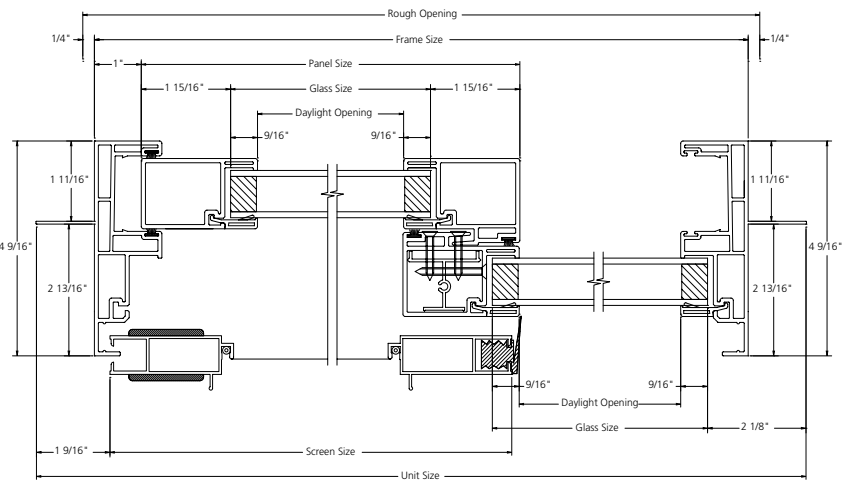

2-PANEL SLIDING PATIO DOOR SECTION DETAILS NAILING FIN

2-PANEL SLIDING PATIO DOOR SECTION DETAILS POCKET

SLIDING PATIO DOOR

3-PANEL SLIDING PATIO DOOR SECTION DETAILS
NAILING FIN

SLIDING
PATIO DOOR

3-PANEL SLIDING PATIO DOOR SECTION DETAILS POCKET

SLIDING
PATIO DOOR

4-PANEL SLIDING PATIO DOOR SECTION DETAILS
NAILING FIN

SLIDING
PATIO DOOR

4-PANEL SLIDING PATIO DOOR SECTION DETAILS
POCKET

SLIDING
PATIO DOOR

2-PANEL SLIDING PATIO DOORS

	Rough Opening Frame Size	60" 59 1/2"	72" 71 1/2"	96" 95 1/2"
80" 79 1/2"				
		3SD6080	3SD7280	3SD9680
96" 95 1/2"				
		3SD6096	3SD7296	3SD9696

3-PANEL SLIDING PATIO DOORS

	Rough Opening Frame Size	110 5/16" 109 13/16"	146 5/16" 145 13/16"
80" 79 1/2"			
		3SD11080-3	3SD14680-3
96" 95 1/2"			
		3SD11096-3	3SD14696-3

4-PANEL SLIDING PATIO DOORS

	Rough Opening Frame Size	119 1/8" 118 5/8"	143 1/8" 142 5/8"	191 1/8" 190 5/8"
80" 79 1/2"				
		3SD11980-4	3SD14380-4	3SD19180-4
96" 95 1/2"				
		3SD11996-4	3SD14396-4	3SD19196-4