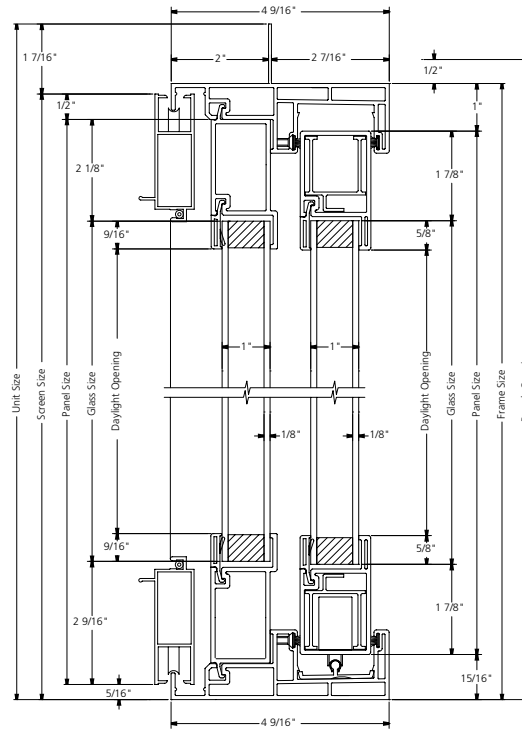

2-PANEL SLIDING PATIO DOOR SECTION DETAILS NAILING FIN

2-PANEL SLIDING PATIO DOOR SECTION DETAILS POCKET

SLIDING PATIO DOOR

3-PANEL SLIDING PATIO DOOR SECTION DETAILS
NAILING FIN

SLIDING
PATIO DOOR

3-PANEL SLIDING PATIO DOOR SECTION DETAILS POCKET

SLIDING
PATIO DOOR

4-PANEL SLIDING PATIO DOOR SECTION DETAILS
NAILING FIN

SLIDING
PATIO DOOR

4-PANEL SLIDING PATIO DOOR SECTION DETAILS
POCKET

SLIDING
PATIO DOOR

2-PANEL SLIDING PATIO DOORS

	Rough Opening Frame Size	60" 59 1/2"	72" 71 1/2"	96" 95 1/2"
80" 79 1/2"				
		3SD6080	3SD7280	3SD9680
96" 95 1/2"				
		3SD6096	3SD7296	3SD9696

3-PANEL SLIDING PATIO DOORS

	Rough Opening Frame Size	110 5/16" 109 13/16"	146 5/16" 145 13/16"
80" 79 1/2"			
		3SD11080-3	3SD14680-3
96" 95 1/2"			
		3SD11096-3	3SD14696-3

4-PANEL SLIDING PATIO DOORS

	Rough Opening Frame Size	119 1/8" 118 5/8"	143 1/8" 142 5/8"	191 1/8" 190 5/8"
80" 79 1/2"				
		3SD11980-4	3SD14380-4	3SD19180-4
96" 95 1/2"				
		3SD11996-4	3SD14396-4	3SD19196-4