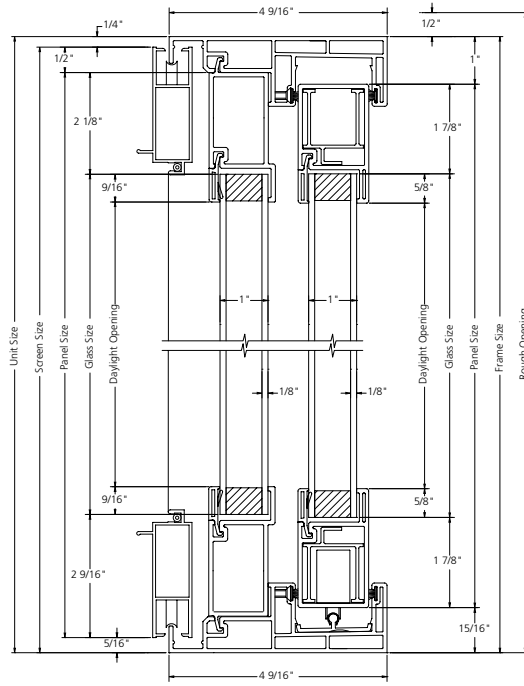

2-PANEL SLIDING PATIO DOOR SECTION DETAILS NAILING FIN

2-PANEL SLIDING PATIO DOOR SECTION DETAILS POCKET

SLIDING PATIO DOOR

3-PANEL SLIDING PATIO DOOR SECTION DETAILS
NAILING FIN

SLIDING
PATIO DOOR

3-PANEL SLIDING PATIO DOOR SECTION DETAILS POCKET

SLIDING
PATIO DOOR

4-PANEL SLIDING PATIO DOOR SECTION DETAILS
NAILING FIN

SLIDING
PATIO DOOR

4-PANEL SLIDING PATIO DOOR SECTION DETAILS
POCKET

SLIDING
PATIO DOOR

2-PANEL SLIDING PATIO DOORS

	Rough Opening Frame Size	60" 59 1/2"	72" 71 1/2"	96" 95 1/2"
80" 79 1/2"				
		3SD6080	3SD7280	3SD9680
96" 95 1/2"				
		3SD6096	3SD7296	3SD9696

3-PANEL SLIDING PATIO DOORS

	Rough Opening Frame Size	110 5/16" 109 13/16"	146 5/16" 145 13/16"
80" 79 1/2"			
		3SD11080-3	3SD14680-3
96" 95 1/2"			
		3SD11096-3	3SD14696-3

4-PANEL SLIDING PATIO DOORS

	Rough Opening Frame Size	119 1/8" 118 5/8"	143 1/8" 142 5/8"	191 1/8" 190 5/8"
80" 79 1/2"				
		3SD11980-4	3SD14380-4	3SD19180-4
96" 95 1/2"				
		3SD11996-4	3SD14396-4	3SD19196-4