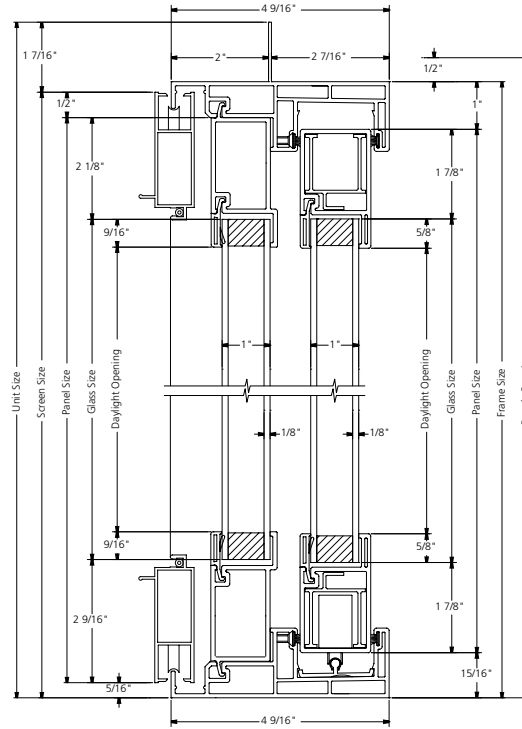

2-PANEL SLIDING PATIO DOOR SECTION DETAILS NAILING FIN

2-PANEL SLIDING PATIO DOOR SECTION DETAILS POCKET

SLIDING PATIO DOOR

3-PANEL SLIDING PATIO DOOR SECTION DETAILS
NAILING FIN

SLIDING
PATIO DOOR

3-PANEL SLIDING PATIO DOOR SECTION DETAILS POCKET

SLIDING
PATIO DOOR

4-PANEL SLIDING PATIO DOOR SECTION DETAILS
NAILING FIN

SLIDING
PATIO DOOR

4-PANEL SLIDING PATIO DOOR SECTION DETAILS
POCKET

SLIDING
PATIO DOOR

2-PANEL SLIDING PATIO DOORS

	Rough Opening Frame Size	60" 59 1/2"	72" 71 1/2"	96" 95 1/2"
80" 79 1/2"				
		3SD6080	3SD7280	3SD9680
96" 95 1/2"				
		3SD6096	3SD7296	3SD9696

3-PANEL SLIDING PATIO DOORS

	Rough Opening Frame Size	110 5/16" 109 13/16"	146 5/16" 145 13/16"
80" 79 1/2"			
		3SD11080-3	3SD14680-3
96" 95 1/2"			
		3SD11096-3	3SD14696-3

4-PANEL SLIDING PATIO DOORS

	Rough Opening Frame Size	119 1/8" 118 5/8"	143 1/8" 142 5/8"	191 1/8" 190 5/8"
80" 79 1/2"				
		3SD11980-4	3SD14380-4	3SD19180-4
96" 95 1/2"				
		3SD11996-4	3SD14396-4	3SD19196-4