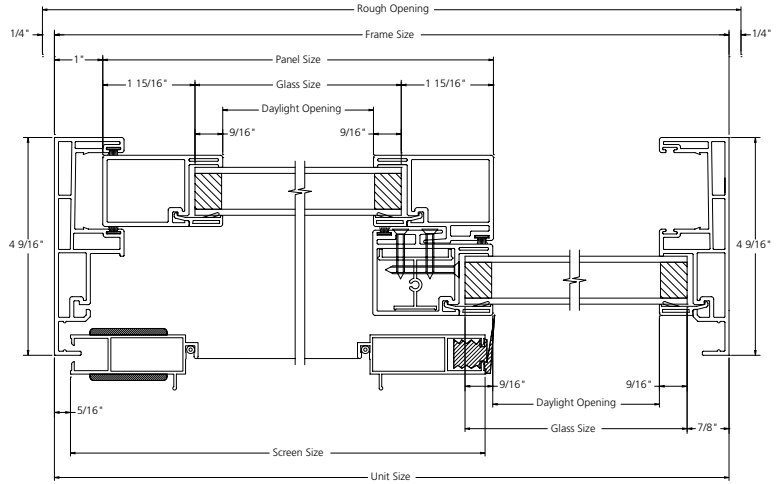

2-PANEL SLIDING PATIO DOOR SECTION DETAILS NAILING FIN

2-PANEL SLIDING PATIO DOOR SECTION DETAILS POCKET

SLIDING PATIO DOOR

3-PANEL SLIDING PATIO DOOR SECTION DETAILS
NAILING FIN

SLIDING
PATIO DOOR

3-PANEL SLIDING PATIO DOOR SECTION DETAILS POCKET

SLIDING
PATIO DOOR

4-PANEL SLIDING PATIO DOOR SECTION DETAILS
NAILING FIN

SLIDING
PATIO DOOR

4-PANEL SLIDING PATIO DOOR SECTION DETAILS
POCKET

SLIDING
PATIO DOOR

2-PANEL SLIDING PATIO DOORS

	Rough Opening Frame Size	60" 59 1/2"	72" 71 1/2"	96" 95 1/2"
80" 79 1/2"				
		3SD6080	3SD7280	3SD9680
96" 95 1/2"				
		3SD6096	3SD7296	3SD9696

3-PANEL SLIDING PATIO DOORS

	Rough Opening Frame Size	110 5/16" 109 13/16"	146 5/16" 145 13/16"
80" 79 1/2"			
		3SD11080-3	3SD14680-3
96" 95 1/2"			
		3SD11096-3	3SD14696-3

4-PANEL SLIDING PATIO DOORS

	Rough Opening Frame Size	119 1/8" 118 5/8"	143 1/8" 142 5/8"	191 1/8" 190 5/8"
80" 79 1/2"				
		3SD11980-4	3SD14380-4	3SD19180-4
96" 95 1/2"				
		3SD11996-4	3SD14396-4	3SD19196-4