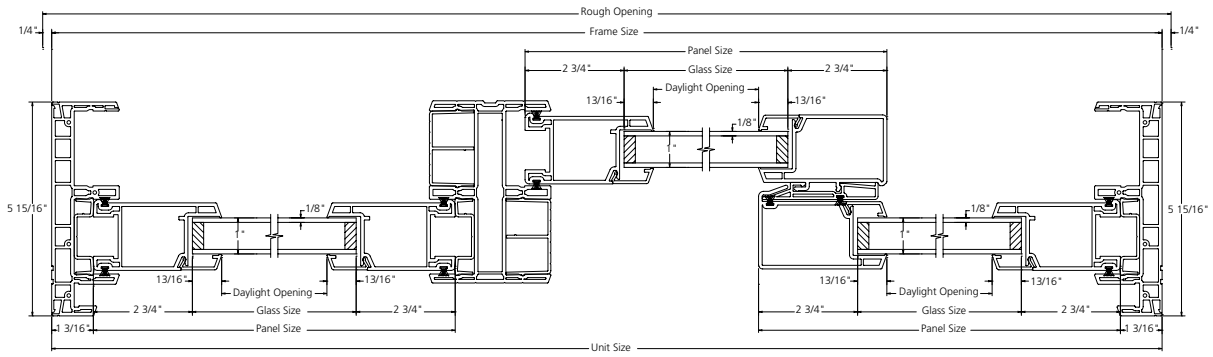

2-PANEL SLIDING PATIO DOOR SECTION DETAILS NAILING FIN

2-PANEL SLIDING PATIO DOOR SECTION DETAILS POCKET

SLIDING PATIO DOOR

3-PANEL SLIDING PATIO DOOR SECTION DETAILS
NAILING FIN

SLIDING
PATIO DOOR

3-PANEL SLIDING PATIO DOOR SECTION DETAILS POCKET

SLIDING
PATIO DOOR

4-PANEL SLIDING PATIO DOOR SECTION DETAILS
NAILING FIN

SLIDING
PATIO DOOR

4-PANEL SLIDING PATIO DOOR SECTION DETAILS
POCKET

SLIDING
PATIO DOOR

2-PANEL SLIDING PATIO DOORS

	Rough Opening Frame Size	60" 59 1/2"	72" 71 1/2"	96" 95 1/2"
80" 79 1/2"				
		3SD6080	3SD7280	3SD9680
96" 95 1/2"				
		3SD6096	3SD7296	3SD9696

3-PANEL SLIDING PATIO DOORS

	Rough Opening Frame Size	110 5/16" 109 13/16"	146 5/16" 145 13/16"
80" 79 1/2"			
		3SD11080-3	3SD14680-3
96" 95 1/2"			
		3SD11096-3	3SD14696-3

4-PANEL SLIDING PATIO DOORS

	Rough Opening Frame Size	119 1/8" 118 5/8"	143 1/8" 142 5/8"	191 1/8" 190 5/8"
80" 79 1/2"				
		3SD11980-4	3SD14380-4	3SD19180-4
96" 95 1/2"				
		3SD11996-4	3SD14396-4	3SD19196-4