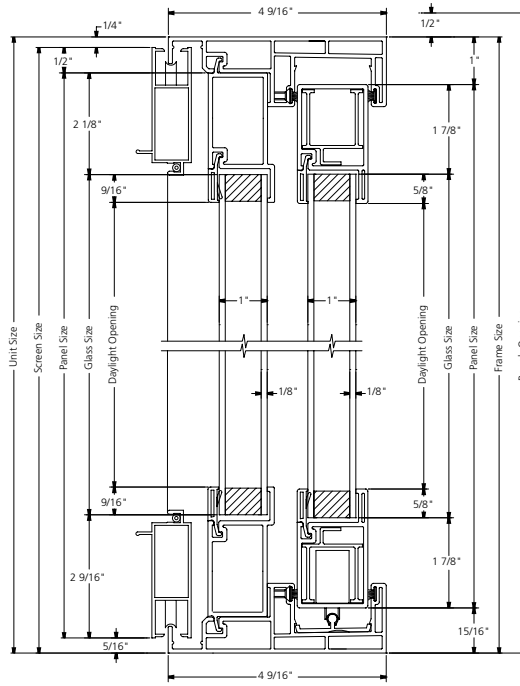

2-PANEL SLIDING PATIO DOOR SECTION DETAILS NAILING FIN

2-PANEL SLIDING PATIO DOOR SECTION DETAILS POCKET

SLIDING PATIO DOOR

3-PANEL SLIDING PATIO DOOR SECTION DETAILS
NAILING FIN

SLIDING
PATIO DOOR

3-PANEL SLIDING PATIO DOOR SECTION DETAILS POCKET

SLIDING
PATIO DOOR

4-PANEL SLIDING PATIO DOOR SECTION DETAILS
NAILING FIN

SLIDING
PATIO DOOR

4-PANEL SLIDING PATIO DOOR SECTION DETAILS
POCKET

SLIDING
PATIO DOOR

2-PANEL SLIDING PATIO DOORS

	Rough Opening Frame Size	60" 59 1/2"	72" 71 1/2"	96" 95 1/2"
80" 79 1/2"				
		3SD6080	3SD7280	3SD9680
96" 95 1/2"				
		3SD6096	3SD7296	3SD9696

3-PANEL SLIDING PATIO DOORS

	Rough Opening Frame Size	110 5/16" 109 13/16"	146 5/16" 145 13/16"
80" 79 1/2"			
		3SD11080-3	3SD14680-3
96" 95 1/2"			
		3SD11096-3	3SD14696-3

4-PANEL SLIDING PATIO DOORS

	Rough Opening Frame Size	119 1/8" 118 5/8"	143 1/8" 142 5/8"	191 1/8" 190 5/8"
80" 79 1/2"				
		3SD11980-4	3SD14380-4	3SD19180-4
96" 95 1/2"				
		3SD11996-4	3SD14396-4	3SD19196-4