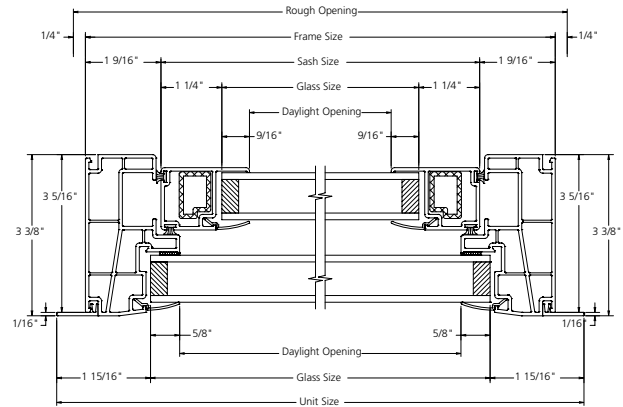

SINGLE-HUNG SECTION DETAILS NAILING FIN

SINGLE-HUNG SECTION DETAILS FLANGE

SINGLE-HUNG SECTION DETAILS
POCKET

SINGLE-HUNG

SINGLE-HUNG WINDOWS

SINGLE-HUNG UNITS

Rough Opening Frame Size	18" 17 1/2"	24" 23 1/2"	26" 25 1/2"	30" 29 1/2"	32" 31 1/2"	34" 33 1/2"	36" 35 1/2"
30" 29 1/2"	 8SH1830	 8SH2430	 8SH2630	 8SH3030	 8SH3230	 8SH3430	 8SH3630
36" 35 1/2"	 8SH1836	 8SH2436	 8SH2636	 8SH3036	 8SH3236	 8SH3436	 8SH3636
38" 37 1/2"	 8SH1838	 8SH2438	 8SH2638	 8SH3038	 8SH3238	 8SH3438	 8SH3638
42" 41 1/2"	 8SH1842	 8SH2442	 8SH2642	 8SH3042	 8SH3242	 8SH3442	 8SH3642
44" 43 1/2"	 8SH1844	 8SH2444	 8SH2644	 8SH3044	 8SH3244	 8SH3444	 8SH3644
48" 47 1/2"	 8SH1848	 8SH2448	 8SH2648	 8SH3048	 8SH3248	 8SH3448	 8SH3648
52" 51 1/2"	 8SH1852	 8SH2452	 8SH2652	 8SH3052	 8SH3252	 8SH3452	 8SH3652
54" 53 1/2"	 8SH1854	 8SH2454	 8SH2654	 8SH3054	 8SH3254	 8SH3454	 8SH3654

SINGLE-HUNG

SINGLE-HUNG UNITS (CONTINUED)

Rough Opening Frame Size	18" 17 1/2"	24" 23 1/2"	26" 25 1/2"	30" 29 1/2"	32" 31 1/2"	34" 33 1/2"	36" 35 1/2"
60" 59 1/2"	 8SH1860	 8SH2460	 8SH2660	 8SH3060	 8SH3260	 8SH3460	 8SH3660
62" 61 1/2"	 8SH1862	 8SH2462	 8SH2662	 8SH3062	 8SH3262	 8SH3462	 8SH3662
66" 65 1/2"	 8SH1866	 8SH2466	 8SH2666	 8SH3066	 8SH3266	 8SH3466	 8SH3666
72" 71 1/2"	 8SH1872	 8SH2472	 8SH2672	 8SH3072	 8SH3272	 8SH3472	 8SH3672
74" 73 1/2"	 8SH1874	 8SH2474	 8SH2674	 8SH3074	 8SH3274	 8SH3474	 8SH3674

SINGLE-HUNG

ELEVATION SYMBOL LEGEND

E BASIC UNIT CLEAR OPENING EXCEEDS 20" IN WIDTH, 24" IN HEIGHT & A MINIMUM OF 5.7 SQ. FT.

SINGLE-HUNG WINDOWS

SINGLE-HUNG UNITS (CONTINUED)

SINGLE-HUNG

Rough Opening Frame Size	42" 41 1/2"	48" 47 1/2"	54" 53 1/2"
30" 29 1/2"	 85H4230	 85H4830	 85H5430
36" 35 1/2"	 85H4236	 85H4836	 85H5436
38" 37 1/2"	 85H4238	 85H4838	 85H5438
42" 41 1/2"	 85H4242	 85H4842	 85H5442
44" 43 1/2"	 85H4244	 85H4844	 85H5444
48" 47 1/2"	 85H4248	 85H4848	 85H5448
52" 51 1/2"	 85H4252	 85H4852	 85H5452
54" 53 1/2"	 85H4254	 85H4854	 85H5454