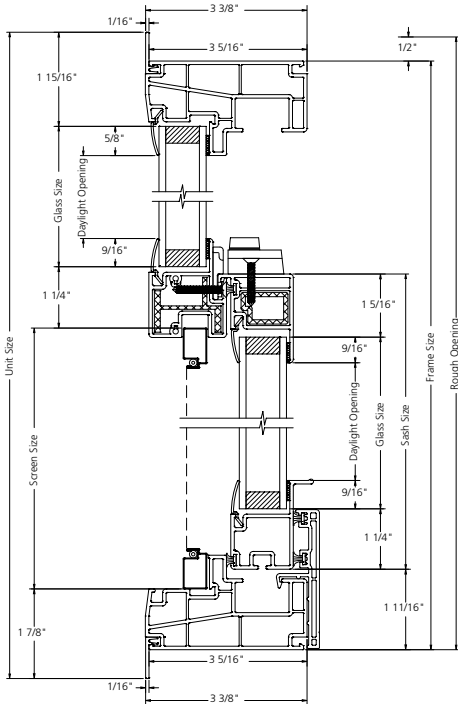

SINGLE-HUNG SECTION DETAILS NAILING FIN

SINGLE-HUNG SECTION DETAILS FLANGE

SINGLE-HUNG SECTION DETAILS
POCKET

SINGLE-HUNG

SINGLE-HUNG WINDOWS

SINGLE-HUNG UNITS

Rough Opening Frame Size	18" 17 1/2"	24" 23 1/2"	26" 25 1/2"	30" 29 1/2"	32" 31 1/2"	34" 33 1/2"	36" 35 1/2"
30" 29 1/2"	 8SH1830	 8SH2430	 8SH2630	 8SH3030	 8SH3230	 8SH3430	 8SH3630
36" 35 1/2"	 8SH1836	 8SH2436	 8SH2636	 8SH3036	 8SH3236	 8SH3436	 8SH3636
38" 37 1/2"	 8SH1838	 8SH2438	 8SH2638	 8SH3038	 8SH3238	 8SH3438	 8SH3638
42" 41 1/2"	 8SH1842	 8SH2442	 8SH2642	 8SH3042	 8SH3242	 8SH3442	 8SH3642
44" 43 1/2"	 8SH1844	 8SH2444	 8SH2644	 8SH3044	 8SH3244	 8SH3444	 8SH3644
48" 47 1/2"	 8SH1848	 8SH2448	 8SH2648	 8SH3048	 8SH3248	 8SH3448	 8SH3648
52" 51 1/2"	 8SH1852	 8SH2452	 8SH2652	 8SH3052	 8SH3252	 8SH3452	 8SH3652
54" 53 1/2"	 8SH1854	 8SH2454	 8SH2654	 8SH3054	 8SH3254	 8SH3454	 8SH3654

SINGLE-HUNG

SINGLE-HUNG UNITS (CONTINUED)

Rough Opening Frame Size	18" 17 1/2"	24" 23 1/2"	26" 25 1/2"	30" 29 1/2"	32" 31 1/2"	34" 33 1/2"	36" 35 1/2"
60" 59 1/2"	 8SH1860	 8SH2460	 8SH2660	 8SH3060	 8SH3260	 8SH3460	 8SH3660
62" 61 1/2"	 8SH1862	 8SH2462	 8SH2662	 8SH3062	 8SH3262	 8SH3462	 8SH3662
66" 65 1/2"	 8SH1866	 8SH2466	 8SH2666	 8SH3066	 8SH3266	 8SH3466	 8SH3666
72" 71 1/2"	 8SH1872	 8SH2472	 8SH2672	 8SH3072	 8SH3272	 8SH3472	 8SH3672
74" 73 1/2"	 8SH1874	 8SH2474	 8SH2674	 8SH3074	 8SH3274	 8SH3474	 8SH3674

SINGLE-HUNG

ELEVATION SYMBOL LEGEND

E BASIC UNIT CLEAR OPENING EXCEEDS 20" IN WIDTH, 24" IN HEIGHT & A MINIMUM OF 5.7 SQ. FT.

SINGLE-HUNG WINDOWS

SINGLE-HUNG UNITS (CONTINUED)

SINGLE-HUNG

Rough Opening Frame Size	42" 41 1/2"	48" 47 1/2"	54" 53 1/2"
30" 29 1/2"	 85H4230	 85H4830	 85H5430
36" 35 1/2"	 85H4236	 85H4836	 85H5436
38" 37 1/2"	 85H4238	 85H4838	 85H5438
42" 41 1/2"	 85H4242	 85H4842	 85H5442
44" 43 1/2"	 85H4244	 85H4844	 85H5444
48" 47 1/2"	 85H4248	 85H4848	 85H5448
52" 51 1/2"	 85H4252	 85H4852	 85H5452
54" 53 1/2"	 85H4254	 85H4854	 85H5454