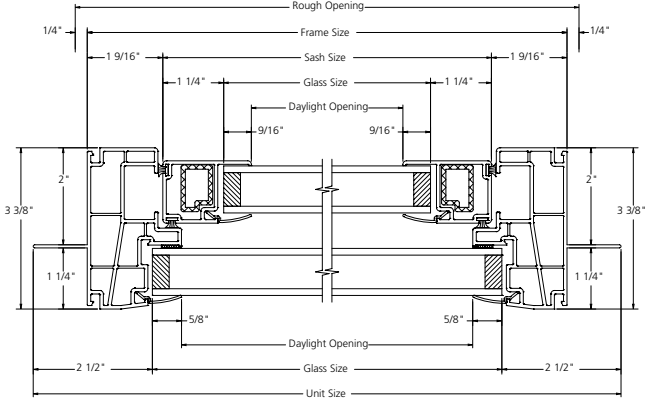

SINGLE-HUNG SECTION DETAILS NAILING FIN

SINGLE-HUNG SECTION DETAILS FLANGE

SINGLE-HUNG SECTION DETAILS
POCKET

SINGLE-HUNG

SINGLE-HUNG WINDOWS

SINGLE-HUNG UNITS

Rough Opening Frame Size	18" 17 1/2"	24" 23 1/2"	26" 25 1/2"	30" 29 1/2"	32" 31 1/2"	34" 33 1/2"	36" 35 1/2"
30" 29 1/2"	 8SH1830	 8SH2430	 8SH2630	 8SH3030	 8SH3230	 8SH3430	 8SH3630
36" 35 1/2"	 8SH1836	 8SH2436	 8SH2636	 8SH3036	 8SH3236	 8SH3436	 8SH3636
38" 37 1/2"	 8SH1838	 8SH2438	 8SH2638	 8SH3038	 8SH3238	 8SH3438	 8SH3638
42" 41 1/2"	 8SH1842	 8SH2442	 8SH2642	 8SH3042	 8SH3242	 8SH3442	 8SH3642
44" 43 1/2"	 8SH1844	 8SH2444	 8SH2644	 8SH3044	 8SH3244	 8SH3444	 8SH3644
48" 47 1/2"	 8SH1848	 8SH2448	 8SH2648	 8SH3048	 8SH3248	 8SH3448	 8SH3648
52" 51 1/2"	 8SH1852	 8SH2452	 8SH2652	 8SH3052	 8SH3252	 8SH3452	 8SH3652
54" 53 1/2"	 8SH1854	 8SH2454	 8SH2654	 8SH3054	 8SH3254	 8SH3454	 8SH3654

SINGLE-HUNG

SINGLE-HUNG UNITS (CONTINUED)

Rough Opening Frame Size	18" 17 1/2"	24" 23 1/2"	26" 25 1/2"	30" 29 1/2"	32" 31 1/2"	34" 33 1/2"	36" 35 1/2"
60" 59 1/2"	 8SH1860	 8SH2460	 8SH2660	 8SH3060	 8SH3260	 8SH3460	 8SH3660
62" 61 1/2"	 8SH1862	 8SH2462	 8SH2662	 8SH3062	 8SH3262	 8SH3462	 8SH3662
66" 65 1/2"	 8SH1866	 8SH2466	 8SH2666	 8SH3066	 8SH3266	 8SH3466	 8SH3666
72" 71 1/2"	 8SH1872	 8SH2472	 8SH2672	 8SH3072	 8SH3272	 8SH3472	 8SH3672
74" 73 1/2"	 8SH1874	 8SH2474	 8SH2674	 8SH3074	 8SH3274	 8SH3474	 8SH3674

SINGLE-HUNG

ELEVATION SYMBOL LEGEND

E BASIC UNIT CLEAR OPENING EXCEEDS 20" IN WIDTH, 24" IN HEIGHT & A MINIMUM OF 5.7 SQ. FT.

SINGLE-HUNG WINDOWS

SINGLE-HUNG UNITS (CONTINUED)

SINGLE-HUNG

Rough Opening Frame Size	42" 41 1/2"	48" 47 1/2"	54" 53 1/2"
30" 29 1/2"	 85H4230	 85H4830	 85H5430
36" 35 1/2"	 85H4236	 85H4836	 85H5436
38" 37 1/2"	 85H4238	 85H4838	 85H5438
42" 41 1/2"	 85H4242	 85H4842	 85H5442
44" 43 1/2"	 85H4244	 85H4844	 85H5444
48" 47 1/2"	 85H4248	 85H4848	 85H5448
52" 51 1/2"	 85H4252	 85H4852	 85H5452
54" 53 1/2"	 85H4254	 85H4854	 85H5454