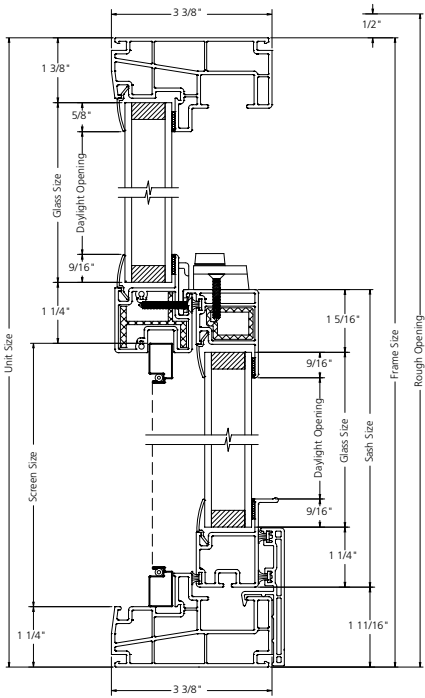

SINGLE-HUNG SECTION DETAILS NAILING FIN

SINGLE-HUNG SECTION DETAILS FLANGE

SINGLE-HUNG SECTION DETAILS
POCKET

SINGLE-HUNG

SINGLE-HUNG WINDOWS

SINGLE-HUNG UNITS

Rough Opening Frame Size	18" 17 1/2"	24" 23 1/2"	26" 25 1/2"	30" 29 1/2"	32" 31 1/2"	34" 33 1/2"	36" 35 1/2"
30" 29 1/2"	 8SH1830	 8SH2430	 8SH2630	 8SH3030	 8SH3230	 8SH3430	 8SH3630
36" 35 1/2"	 8SH1836	 8SH2436	 8SH2636	 8SH3036	 8SH3236	 8SH3436	 8SH3636
38" 37 1/2"	 8SH1838	 8SH2438	 8SH2638	 8SH3038	 8SH3238	 8SH3438	 8SH3638
42" 41 1/2"	 8SH1842	 8SH2442	 8SH2642	 8SH3042	 8SH3242	 8SH3442	 8SH3642
44" 43 1/2"	 8SH1844	 8SH2444	 8SH2644	 8SH3044	 8SH3244	 8SH3444	 8SH3644
48" 47 1/2"	 8SH1848	 8SH2448	 8SH2648	 8SH3048	 8SH3248	 8SH3448	 8SH3648
52" 51 1/2"	 8SH1852	 8SH2452	 8SH2652	 8SH3052	 8SH3252	 8SH3452	 8SH3652
54" 53 1/2"	 8SH1854	 8SH2454	 8SH2654	 8SH3054	 8SH3254	 8SH3454	 8SH3654

SINGLE-HUNG

SINGLE-HUNG UNITS (CONTINUED)

Rough Opening Frame Size	18" 17 1/2"	24" 23 1/2"	26" 25 1/2"	30" 29 1/2"	32" 31 1/2"	34" 33 1/2"	36" 35 1/2"
60" 59 1/2"	 8SH1860	 8SH2460	 8SH2660	 8SH3060	 8SH3260	 8SH3460	 8SH3660
62" 61 1/2"	 8SH1862	 8SH2462	 8SH2662	 8SH3062	 8SH3262	 8SH3462	 8SH3662
66" 65 1/2"	 8SH1866	 8SH2466	 8SH2666	 8SH3066	 8SH3266	 8SH3466	 8SH3666
72" 71 1/2"	 8SH1872	 8SH2472	 8SH2672	 8SH3072	 8SH3272	 8SH3472	 8SH3672
74" 73 1/2"	 8SH1874	 8SH2474	 8SH2674	 8SH3074	 8SH3274	 8SH3474	 8SH3674

SINGLE-HUNG

ELEVATION SYMBOL LEGEND

E BASIC UNIT CLEAR OPENING EXCEEDS 20" IN WIDTH, 24" IN HEIGHT & A MINIMUM OF 5.7 SQ. FT.

SINGLE-HUNG WINDOWS

SINGLE-HUNG UNITS (CONTINUED)

SINGLE-HUNG

Rough Opening Frame Size	42" 41 1/2"	48" 47 1/2"	54" 53 1/2"
30" 29 1/2"	 85H4230	 85H4830	 85H5430
36" 35 1/2"	 85H4236	 85H4836	 85H5436
38" 37 1/2"	 85H4238	 85H4838	 85H5438
42" 41 1/2"	 85H4242	 85H4842	 85H5442
44" 43 1/2"	 85H4244	 85H4844	 85H5444
48" 47 1/2"	 85H4248	 85H4848	 85H5448
52" 51 1/2"	 85H4252	 85H4852	 85H5452
54" 53 1/2"	 85H4254	 85H4854	 85H5454