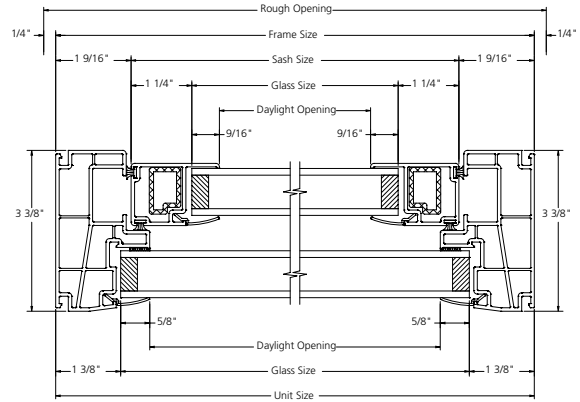

SINGLE-HUNG SECTION DETAILS NAILING FIN

SINGLE-HUNG SECTION DETAILS FLANGE

SINGLE-HUNG SECTION DETAILS
POCKET

SINGLE-HUNG

SINGLE-HUNG WINDOWS

SINGLE-HUNG UNITS

Rough Opening Frame Size	18" 17 1/2"	24" 23 1/2"	26" 25 1/2"	30" 29 1/2"	32" 31 1/2"	34" 33 1/2"	36" 35 1/2"
30" 29 1/2"	 8SH1830	 8SH2430	 8SH2630	 8SH3030	 8SH3230	 8SH3430	 8SH3630
36" 35 1/2"	 8SH1836	 8SH2436	 8SH2636	 8SH3036	 8SH3236	 8SH3436	 8SH3636
38" 37 1/2"	 8SH1838	 8SH2438	 8SH2638	 8SH3038	 8SH3238	 8SH3438	 8SH3638
42" 41 1/2"	 8SH1842	 8SH2442	 8SH2642	 8SH3042	 8SH3242	 8SH3442	 8SH3642
44" 43 1/2"	 8SH1844	 8SH2444	 8SH2644	 8SH3044	 8SH3244	 8SH3444	 8SH3644
48" 47 1/2"	 8SH1848	 8SH2448	 8SH2648	 8SH3048	 8SH3248	 8SH3448	 8SH3648
52" 51 1/2"	 8SH1852	 8SH2452	 8SH2652	 8SH3052	 8SH3252	 8SH3452	 8SH3652
54" 53 1/2"	 8SH1854	 8SH2454	 8SH2654	 8SH3054	 8SH3254	 8SH3454	 8SH3654

SINGLE-HUNG

SINGLE-HUNG UNITS (CONTINUED)

Rough Opening Frame Size	18" 17 1/2"	24" 23 1/2"	26" 25 1/2"	30" 29 1/2"	32" 31 1/2"	34" 33 1/2"	36" 35 1/2"
60" 59 1/2"	 8SH1860	 8SH2460	 8SH2660	 8SH3060	 8SH3260	 8SH3460	 8SH3660
62" 61 1/2"	 8SH1862	 8SH2462	 8SH2662	 8SH3062	 8SH3262	 8SH3462	 8SH3662
66" 65 1/2"	 8SH1866	 8SH2466	 8SH2666	 8SH3066	 8SH3266	 8SH3466	 8SH3666
72" 71 1/2"	 8SH1872	 8SH2472	 8SH2672	 8SH3072	 8SH3272	 8SH3472	 8SH3672
74" 73 1/2"	 8SH1874	 8SH2474	 8SH2674	 8SH3074	 8SH3274	 8SH3474	 8SH3674

SINGLE-HUNG

ELEVATION SYMBOL LEGEND

E BASIC UNIT CLEAR OPENING EXCEEDS 20" IN WIDTH, 24" IN HEIGHT & A MINIMUM OF 5.7 SQ. FT.

SINGLE-HUNG WINDOWS

SINGLE-HUNG UNITS (CONTINUED)

SINGLE-HUNG

Rough Opening Frame Size	42" 41 1/2"	48" 47 1/2"	54" 53 1/2"
30" 29 1/2"	 85H4230	 85H4830	 85H5430
36" 35 1/2"	 85H4236	 85H4836	 85H5436
38" 37 1/2"	 85H4238	 85H4838	 85H5438
42" 41 1/2"	 85H4242	 85H4842	 85H5442
44" 43 1/2"	 85H4244	 85H4844	 85H5444
48" 47 1/2"	 85H4248	 85H4848	 85H5448
52" 51 1/2"	 85H4252	 85H4852	 85H5452
54" 53 1/2"	 85H4254	 85H4854	 85H5454