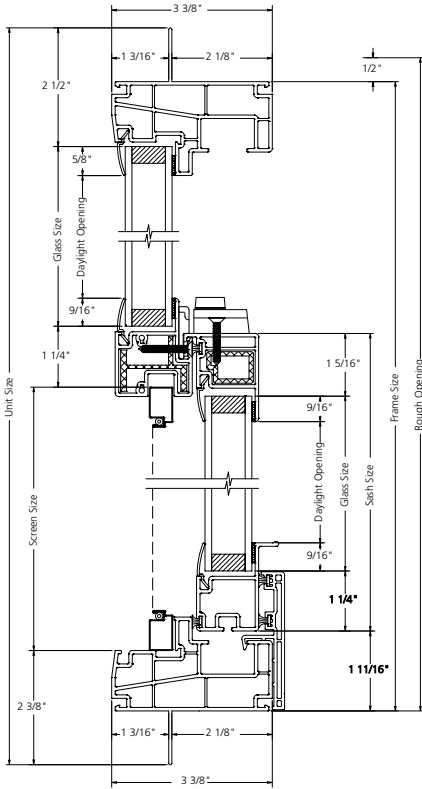

SINGLE-HUNG SECTION DETAILS NAILING FIN

SINGLE-HUNG SECTION DETAILS FLANGE

SINGLE-HUNG SECTION DETAILS
POCKET

SINGLE-HUNG

SINGLE-HUNG WINDOWS

SINGLE-HUNG UNITS

Rough Opening Frame Size	18" 17 1/2"	24" 23 1/2"	26" 25 1/2"	30" 29 1/2"	32" 31 1/2"	34" 33 1/2"	36" 35 1/2"
30" 29 1/2"	 8SH1830	 8SH2430	 8SH2630	 8SH3030	 8SH3230	 8SH3430	 8SH3630
36" 35 1/2"	 8SH1836	 8SH2436	 8SH2636	 8SH3036	 8SH3236	 8SH3436	 8SH3636
38" 37 1/2"	 8SH1838	 8SH2438	 8SH2638	 8SH3038	 8SH3238	 8SH3438	 8SH3638
42" 41 1/2"	 8SH1842	 8SH2442	 8SH2642	 8SH3042	 8SH3242	 8SH3442	 8SH3642
44" 43 1/2"	 8SH1844	 8SH2444	 8SH2644	 8SH3044	 8SH3244	 8SH3444	 8SH3644
48" 47 1/2"	 8SH1848	 8SH2448	 8SH2648	 8SH3048	 8SH3248	 8SH3448	 8SH3648
52" 51 1/2"	 8SH1852	 8SH2452	 8SH2652	 8SH3052	 8SH3252	 8SH3452	 8SH3652
54" 53 1/2"	 8SH1854	 8SH2454	 8SH2654	 8SH3054	 8SH3254	 8SH3454	 8SH3654

SINGLE-HUNG

SINGLE-HUNG UNITS (CONTINUED)

Rough Opening Frame Size	18" 17 1/2"	24" 23 1/2"	26" 25 1/2"	30" 29 1/2"	32" 31 1/2"	34" 33 1/2"	36" 35 1/2"
60" 59 1/2"	 8SH1860	 8SH2460	 8SH2660	 8SH3060	 8SH3260	 8SH3460	 8SH3660
62" 61 1/2"	 8SH1862	 8SH2462	 8SH2662	 8SH3062	 8SH3262	 8SH3462	 8SH3662
66" 65 1/2"	 8SH1866	 8SH2466	 8SH2666	 8SH3066	 8SH3266	 8SH3466	 8SH3666
72" 71 1/2"	 8SH1872	 8SH2472	 8SH2672	 8SH3072	 8SH3272	 8SH3472	 8SH3672
74" 73 1/2"	 8SH1874	 8SH2474	 8SH2674	 8SH3074	 8SH3274	 8SH3474	 8SH3674

SINGLE-HUNG

ELEVATION SYMBOL LEGEND

E BASIC UNIT CLEAR OPENING EXCEEDS 20" IN WIDTH, 24" IN HEIGHT & A MINIMUM OF 5.7 SQ. FT.

SINGLE-HUNG WINDOWS

SINGLE-HUNG UNITS (CONTINUED)

SINGLE-HUNG

Rough Opening Frame Size	42" 41 1/2"	48" 47 1/2"	54" 53 1/2"
30" 29 1/2"	 85H4230	 85H4830	 85H5430
36" 35 1/2"	 85H4236	 85H4836	 85H5436
38" 37 1/2"	 85H4238	 85H4838	 85H5438
42" 41 1/2"	 85H4242	 85H4842	 85H5442
44" 43 1/2"	 85H4244	 85H4844	 85H5444
48" 47 1/2"	 85H4248	 85H4848	 85H5448
52" 51 1/2"	 85H4252	 85H4852	 85H5452
54" 53 1/2"	 85H4254	 85H4854	 85H5454