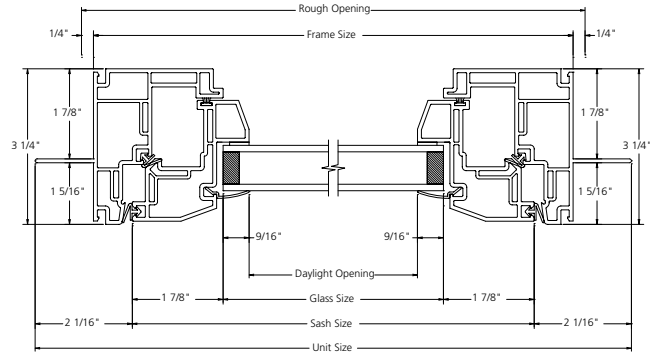

## AWNING SECTION DETAILS NAILING FIN

## AWNING SECTION DETAILS FLANGE

AWNING SECTION DETAILS  
POCKET

AWNING

## FULL AWNING UNITS

Rough Opening Frame Size	20" 19 1/2"	24" 23 1/2"	28" 27 1/2"	30" 29 1/2"
18" 17 1/2"	 8AWN2018	 8AWN2418	 8AWN2818	 8AWN3018
20" 19 1/2"	 8AWN2020	 8AWN2420	 8AWN2820	 8AWN3020
24" 23 1/2"	 8AWN2024	 8AWN2424	 8AWN2824	 8AWN3024
28" 27 1/2"	 8AWN2028	 8AWN2428	 8AWN2828	 8AWN3028
30" 29 1/2"	 8AWN2030	 8AWN2430	 8AWN2830	 8AWN3030
32" 32 1/2"	 8AWN2032	 8AWN2432	 8AWN2832	 8AWN3032