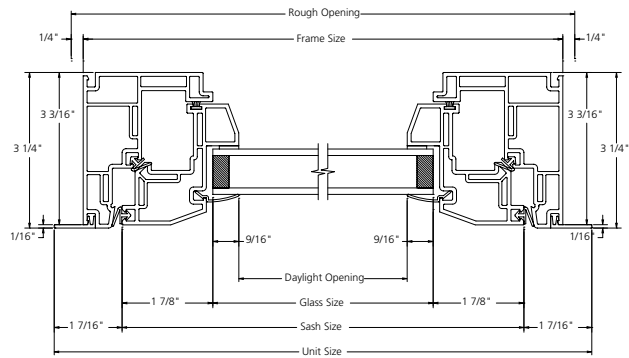

## AWNING SECTION DETAILS NAILING FIN

## AWNING SECTION DETAILS FLANGE

AWNING SECTION DETAILS  
POCKET

AWNING

## FULL AWNING UNITS

Rough Opening Frame Size	20" 19 1/2"	24" 23 1/2"	28" 27 1/2"	30" 29 1/2"
18" 17 1/2"	 8AWN2018	 8AWN2418	 8AWN2818	 8AWN3018
20" 19 1/2"	 8AWN2020	 8AWN2420	 8AWN2820	 8AWN3020
24" 23 1/2"	 8AWN2024	 8AWN2424	 8AWN2824	 8AWN3024
28" 27 1/2"	 8AWN2028	 8AWN2428	 8AWN2828	 8AWN3028
30" 29 1/2"	 8AWN2030	 8AWN2430	 8AWN2830	 8AWN3030
32" 32 1/2"	 8AWN2032	 8AWN2432	 8AWN2832	 8AWN3032