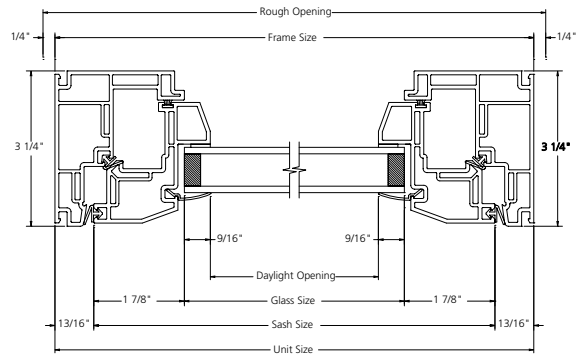

## AWNING SECTION DETAILS NAILING FIN

## AWNING SECTION DETAILS FLANGE

AWNING SECTION DETAILS  
POCKET

AWNING

## FULL AWNING UNITS

Rough Opening Frame Size	20" 19 1/2"	24" 23 1/2"	28" 27 1/2"	30" 29 1/2"
18" 17 1/2"	 8AWN2018	 8AWN2418	 8AWN2818	 8AWN3018
20" 19 1/2"	 8AWN2020	 8AWN2420	 8AWN2820	 8AWN3020
24" 23 1/2"	 8AWN2024	 8AWN2424	 8AWN2824	 8AWN3024
28" 27 1/2"	 8AWN2028	 8AWN2428	 8AWN2828	 8AWN3028
30" 29 1/2"	 8AWN2030	 8AWN2430	 8AWN2830	 8AWN3030
32" 32 1/2"	 8AWN2032	 8AWN2432	 8AWN2832	 8AWN3032