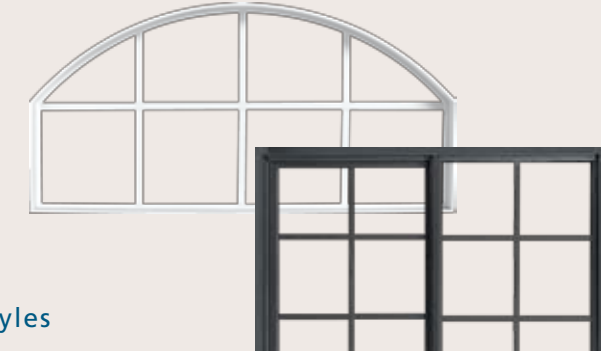

Use this chart as an overview guide to all our aluminum window collections.

Availability

Glass

Divided lites

Styles

Premium Atlantic Aluminum windows

- Standard 1/8" single-glazed glass
- Optional 3/16" single-glazed glass, 5/8" Low-E, LoE³-366 insulated or tempered glass
- 5/16" or 7/16" ImpactGard® protection single-glazed glass
- Tinted and textured glass: Bronze, Grey, Green, Azurlite, Greylite (Turtle), Bronze Reflective or Obscure

- Simulated divided lites
- Grilles between the glass
- Double-applied flat bar

- Double-Hung
- Fixed, Radius and Geometric
- Single-Hung (Impact Only)
- Horizontal Sliding

Windowmaster 500 Series windows

- Standard Low-E glass
- Optional Low-E with argon, LoE³-366, tinted, textured, decorative, SoundMaster, laminated and tempered glass

- Grilles between the glass

- Awning
- Bay
- Casement
- Fixed, Radius and Geometric
- Single-Hung
- Horizontal Sliding

Builders Florida Aluminum windows

- Standard 1/8" single-glazed glass
- Optional 3/16" single-glazed glass, 3/4" Low-E, LoE³-366 insulated tinted, textures and tempered

- Grilles between the glass
- Double-applied flat bar