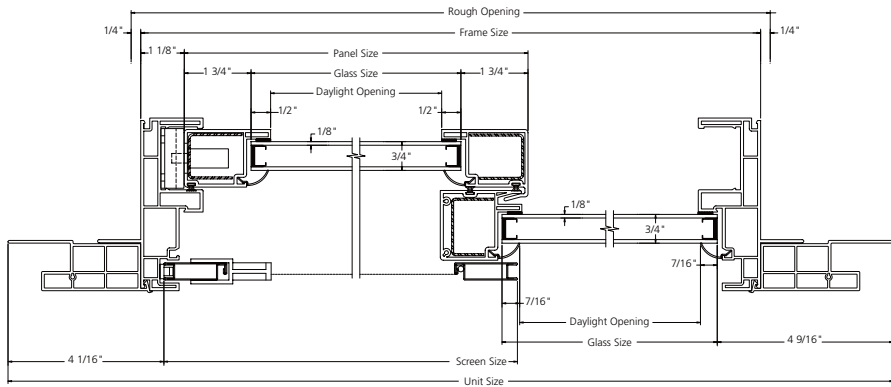

VERTICAL SECTION DETAIL

HORIZONTAL SECTION DETAIL

PATIO DOOR

All dimensions are approximate.

SLIDING PATIO DOORS

2-PANEL SLIDING PATIO DOORS

Rough Opening Frame Size	60" 59 1/2"	72" 71 1/2"	96" 95 1/2"
80" 79 1/2"	 8PDC6080	 8PDC7280	 8PDC9680

2-PANEL SLIDING PATIO DOORS WITH TRANSOMS

Rough Opening Frame Size	60" 59 1/2"	72" 71 1/2"	96" 95 1/2"
92" 91 1/2"	 8PDC6092-2TS	 8PDC7292-2TS	 8PDC9692-2TS
96" 95 1/2"	 8PDC6096-2TS	 8PDC7296-2TS	 8PDC9696-2TS
98" 97 1/2"	 8PDC6098-2TS	 8PDC7298-2TS	 8PDC9698-2TS
104" 103 1/2"	 8PDC60104-2TS	 8PDC72104-2TS	 8PDC96104-2TS

PATIO DOOR

TRANSOMS

Rough Opening Frame Size	30" 29 1/2"	36" 35 1/2"	48" 47 1/2"	60" 59 1/2"	72" 71 1/2"	96" 95 1/2"
12" 11 1/2"	 8PIC3012	 8PIC3612	 8PIC4812	 8PIC6012	 8PIC7212	 8PIC9612
16" 15 1/2"	 8PIC3016	 8PIC3616	 8PIC4816	 8PIC6016	 8PIC7216	 8PIC9616
18" 17 1/2"	 8PIC3018	 8PIC3618	 8PIC4818	 8PIC6018	 8PIC7218	 8PIC9618
24" 23 1/2"	 8PIC3024	 8PIC3624	 8PIC4824	 8PIC6024	 8PIC7224	 8PIC9624

3-PANEL PATIO DOOR TRANSOMS

Rough Opening Frame Size	88 3/4" 88 1/4"	106 3/4" 106 1/4"	142 3/4" 142 1/4"
12" 11 1/2"	 8PIC8812	 8PIC10612	 8PIC14212
16" 15 1/2"	 8PIC8816	 8PIC10616	 8PIC14216
18" 17 1/2"	 8PIC8818	 8PIC10618	 8PIC14218
24" 23 1/2"	 8PIC8824	 8PIC10624	 8PIC14224