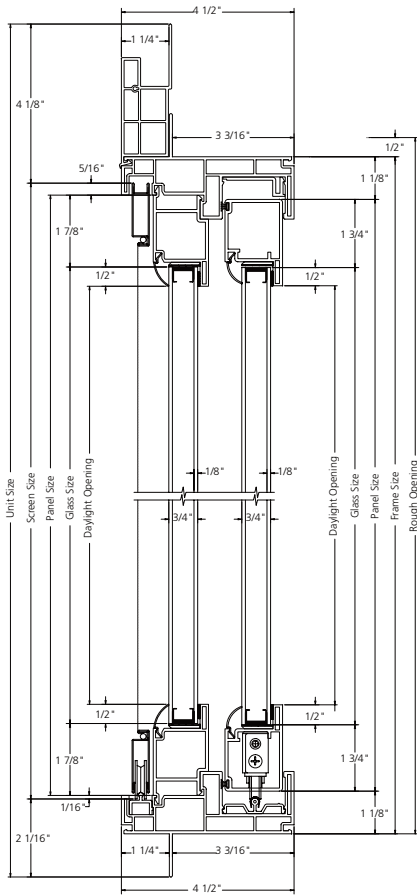

VERTICAL SECTION DETAIL

HORIZONTAL SECTION DETAIL

PATIO DOOR

All dimensions are approximate.

SLIDING PATIO DOORS

2-PANEL SLIDING PATIO DOORS

Rough Opening Frame Size	60" 59 1/2"	72" 71 1/2"	96" 95 1/2"
80" 79 1/2"	 8PDC6080	 8PDC7280	 8PDC9680

2-PANEL SLIDING PATIO DOORS WITH TRANSOMS

Rough Opening Frame Size	60" 59 1/2"	72" 71 1/2"	96" 95 1/2"
92" 91 1/2"	 8PDC6092-2TS	 8PDC7292-2TS	 8PDC9692-2TS
96" 95 1/2"	 8PDC6096-2TS	 8PDC7296-2TS	 8PDC9696-2TS
98" 97 1/2"	 8PDC6098-2TS	 8PDC7298-2TS	 8PDC9698-2TS
104" 103 1/2"	 8PDC60104-2TS	 8PDC72104-2TS	 8PDC96104-2TS

PATIO DOOR

TRANSOMS

Rough Opening Frame Size	30" 29 1/2"	36" 35 1/2"	48" 47 1/2"	60" 59 1/2"	72" 71 1/2"	96" 95 1/2"
12" 11 1/2"	 8PIC3012	 8PIC3612	 8PIC4812	 8PIC6012	 8PIC7212	 8PIC9612
16" 15 1/2"	 8PIC3016	 8PIC3616	 8PIC4816	 8PIC6016	 8PIC7216	 8PIC9616
18" 17 1/2"	 8PIC3018	 8PIC3618	 8PIC4818	 8PIC6018	 8PIC7218	 8PIC9618
24" 23 1/2"	 8PIC3024	 8PIC3624	 8PIC4824	 8PIC6024	 8PIC7224	 8PIC9624

3-PANEL PATIO DOOR TRANSOMS

Rough Opening Frame Size	88 3/4" 88 1/4"	106 3/4" 106 1/4"	142 3/4" 142 1/4"
12" 11 1/2"	 8PIC8812	 8PIC10612	 8PIC14212
16" 15 1/2"	 8PIC8816	 8PIC10616	 8PIC14216
18" 17 1/2"	 8PIC8818	 8PIC10618	 8PIC14218
24" 23 1/2"	 8PIC8824	 8PIC10624	 8PIC14224