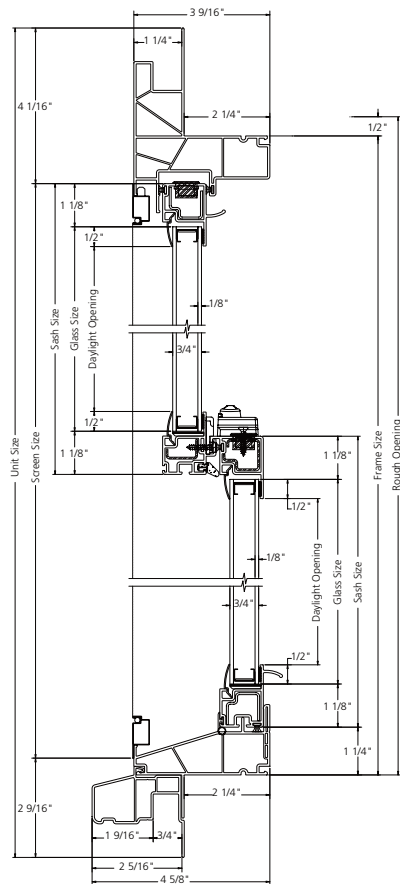

VERTICAL SECTION DETAIL

DOUBLE-HUNG

HORIZONTAL SECTION DETAIL

DOUBLE-HUNG WINDOWS

DOUBLE-HUNG SINGLE UNIT

Rough Opening Frame Size	18" 17 1/2"	22" 21 1/2"	24" 23 1/2"	26" 25 1/2"	30" 29 1/2"	32" 31 1/2"	34" 33 1/2"
30" 29 1/2"	 MDHC1830	 MDHC2230	 MDHC2430	 MDHC2630	 MDHC3030	 MDHC3230	 MDHC3430
36" 35 1/2"	 MDHC1836	 MDHC2236	 MDHC2436	 MDHC2636	 MDHC3036	 MDHC3236	 MDHC3436
42" 41 1/2"	 MDHC1842	 MDHC2242	 MDHC2442	 MDHC2642	 MDHC3042	 MDHC3242	 MDHC3442
48" 47 1/2"	 MDHC1848	 MDHC2248	 MDHC2448	 MDHC2648	 MDHC3048	 MDHC3248	 MDHC3448
54" 53 1/2"	 MDHC1854	 MDHC2254	 MDHC2454	 MDHC2654	 MDHC3054	 MDHC3254	 MDHC3454
60" 59 1/2"	 MDHC1860	 MDHC2260	 MDHC2460	 MDHC2660	 MDHC3060	 MDHC3260	 MDHC3460
66" 65 1/2"	 MDHC1866	 MDHC2266	 MDHC2466	 MDHC2666	 MDHC3066	 MDHC3266	 MDHC3466
72" 71 1/2"	 MDHC1872	 MDHC2272	 MDHC2472	 MDHC2672	 MDHC3072	 MDHC3272	 MDHC3472

DOUBLE-HUNG

ELEVATION SYMBOL LEGEND

E BASIC UNIT CLEAR OPENING EXCEEDS 20" IN WIDTH, 24" IN HEIGHT & A MINIMUM OF 5.7 SQ. FT.

DOUBLE-HUNG SINGLE UNIT (CONTINUED)

Rough Opening Frame Size	36" 35 1/2"	38" 37 1/2"	42" 41 1/2"	48" 47 1/2"
30" 29 1/2"	 MDHC3630	 MDHC3830	 MDHC4230	 MDHC4830
36" 35 1/2"	 MDHC3636	 MDHC3836	 MDHC4236	 MDHC4836
42" 41 1/2"	 MDHC3642	 MDHC3842	 MDHC4242	 MDHC4842
48" 47 1/2"	 MDHC3648	 MDHC3848	 MDHC4248	 MDHC4848
54" 53 1/2"	 MDHC3654	 MDHC3854	 MDHC4254	 MDHC4854
60" 59 1/2"	 MDHC3660	 MDHC3860	 MDHC4260	 MDHC4860
66" 65 1/2"	 MDHC3666	 MDHC3866	 MDHC4266	 MDHC4866
72" 71 1/2"	 MDHC3672	 MDHC3872	 MDHC4272	 MDHC4872