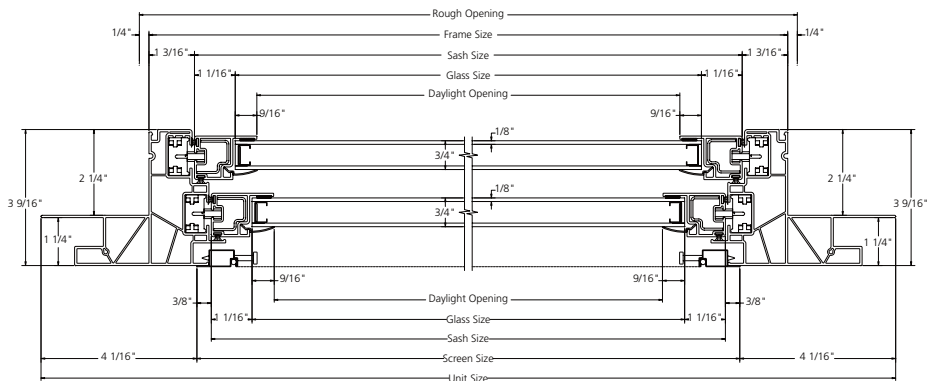

VERTICAL SECTION DETAIL

DOUBLE-HUNG

HORIZONTAL SECTION DETAIL

DOUBLE-HUNG WINDOWS

DOUBLE-HUNG SINGLE UNIT

Rough Opening Frame Size	18" 17 1/2"	22" 21 1/2"	24" 23 1/2"	26" 25 1/2"	30" 29 1/2"	32" 31 1/2"	34" 33 1/2"
30" 29 1/2"	 MDHC1830	 MDHC2230	 MDHC2430	 MDHC2630	 MDHC3030	 MDHC3230	 MDHC3430
36" 35 1/2"	 MDHC1836	 MDHC2236	 MDHC2436	 MDHC2636	 MDHC3036	 MDHC3236	 MDHC3436
42" 41 1/2"	 MDHC1842	 MDHC2242	 MDHC2442	 MDHC2642	 MDHC3042	 MDHC3242	 MDHC3442
48" 47 1/2"	 MDHC1848	 MDHC2248	 MDHC2448	 MDHC2648	 MDHC3048	 MDHC3248	 MDHC3448
54" 53 1/2"	 MDHC1854	 MDHC2254	 MDHC2454	 MDHC2654	 MDHC3054	 MDHC3254	 MDHC3454
60" 59 1/2"	 MDHC1860	 MDHC2260	 MDHC2460	 MDHC2660	 MDHC3060	 MDHC3260	 MDHC3460
66" 65 1/2"	 MDHC1866	 MDHC2266	 MDHC2466	 MDHC2666	 MDHC3066	 MDHC3266	 MDHC3466
72" 71 1/2"	 MDHC1872	 MDHC2272	 MDHC2472	 MDHC2672	 MDHC3072	 MDHC3272	 MDHC3472

DOUBLE-HUNG

ELEVATION SYMBOL LEGEND

E BASIC UNIT CLEAR OPENING EXCEEDS 20" IN WIDTH, 24" IN HEIGHT & A MINIMUM OF 5.7 SQ. FT.

DOUBLE-HUNG SINGLE UNIT (CONTINUED)

Rough Opening Frame Size	36" 35 1/2"	38" 37 1/2"	42" 41 1/2"	48" 47 1/2"
30" 29 1/2"	 MDHC3630	 MDHC3830	 MDHC4230	 MDHC4830
36" 35 1/2"	 MDHC3636	 MDHC3836	 MDHC4236	 MDHC4836
42" 41 1/2"	 MDHC3642	 MDHC3842	 MDHC4242	 MDHC4842
48" 47 1/2"	 MDHC3648	 MDHC3848	 MDHC4248	 MDHC4848
54" 53 1/2"	 MDHC3654	 MDHC3854	 MDHC4254	 MDHC4854
60" 59 1/2"	 MDHC3660	 MDHC3860	 MDHC4260	 MDHC4860
66" 65 1/2"	 MDHC3666	 MDHC3866	 MDHC4266	 MDHC4866
72" 71 1/2"	 MDHC3672	 MDHC3872	 MDHC4272	 MDHC4872